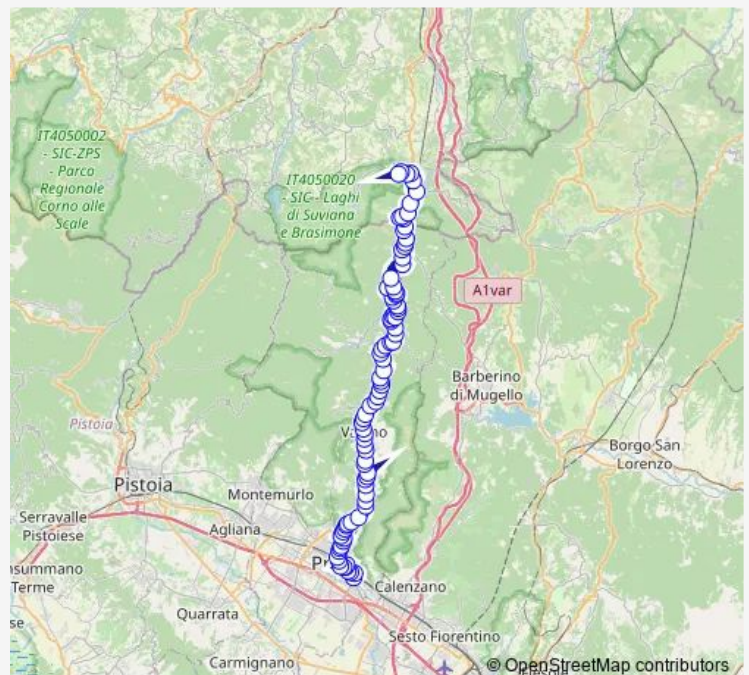

Vernio Stazione Fs 1

Vernio Bivio Costozze 1

Vernio Scuole Medie

Vernio Scuole Elementari

Vernio Serilli 1

Vernio

Route schedule

Cantagallo — Vernio

Monday 07:15-20:05

Tuesday 07:15-18:25

Wednesday 07:15-18:25

Thursday 07:15-18:25

Friday 07:15-20:05

Saturday 07:15-20:05

Sunday 09:05-20:05

Route info

Direction: Cantagallo

Stops: 18

Trip Duration: 0 hour 30 min

Direction

Reggiana 6 — Vernio

61 stops

[Open route schedule](#)

Reggiana 6