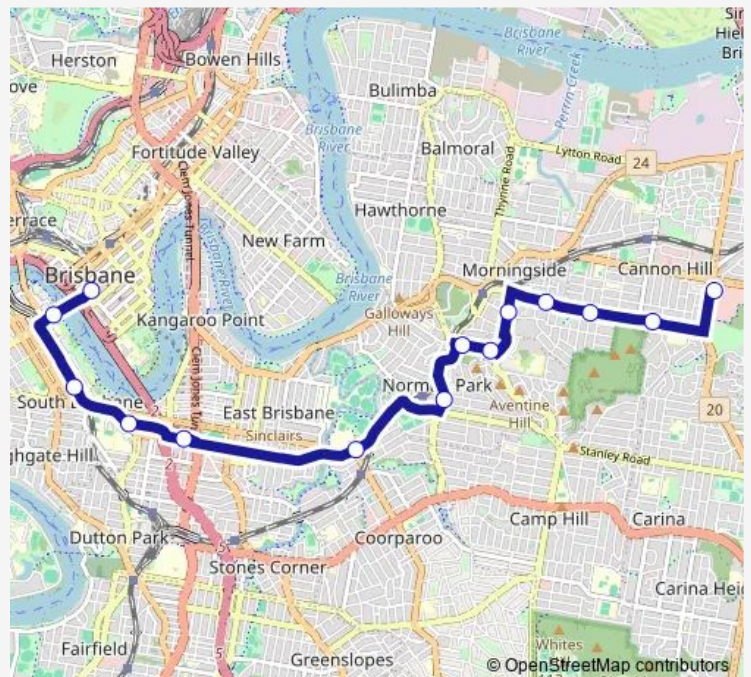

Agnew St at Seven Hills Stop 42

Wickham St at Morningside

Richmond Rd at Morningside East

Richmond Rd at Molloy Road

Richmond Rd at Richmond East

Cannon Hill Shopping Centre

Route schedule

Queen Street station, 1b — Cannon Hill Shopping Centre

Monday 07:22-17:45

Tuesday 07:22-17:45

Wednesday 07:22-17:45

Thursday 07:22-17:45

Friday 07:22-17:45

Saturday —

Sunday —

Route info

Direction: Queen Street station, 1b

Stops: 14

Trip Duration: 0 hour 39 min

214 — Cannon Hill - City Express

## Route schedule

Cannon Hill Shopping Centre, zone A — Queen Street station

Monday 06:45-08:35

Tuesday 06:45-08:35

Wednesday 06:45-08:35

Thursday 06:45-08:35

Friday 06:45-08:35

Saturday —