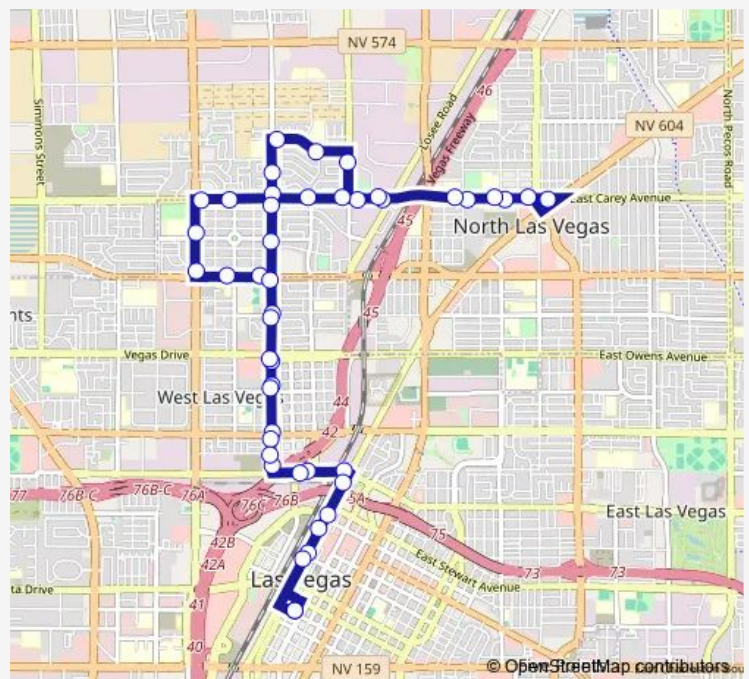

SB Simmons after Carey

EB Lake Mead after Simmons

EB Lake Mead before Tonopah

Route schedule

Bonneville Transit Center Bay 4 — Bonneville Transit Center Bay 4

Monday	06:05-19:53
Tuesday	06:05-19:53
Wednesday	06:05-19:53
Thursday	06:05-19:53
Friday	06:05-19:53
Saturday	06:05-19:53
Sunday	06:05-19:53

Route info

Direction: Bonneville Transit Center Bay 4

Stops: 35

Trip Duration: 0 hour 46 min

214 — H Street/D Street

EB Lake Mead before Stella Lake

EB Lake Mead after Martin L King

EB Lake Mead after J

EB Lake Mead after H

SB D after Kasper

SB D after Frederick

SB D after Owens

SB D after Monroe

SB D before Adams

EB Bonanza after City Parkway

SB Main after Bonanza