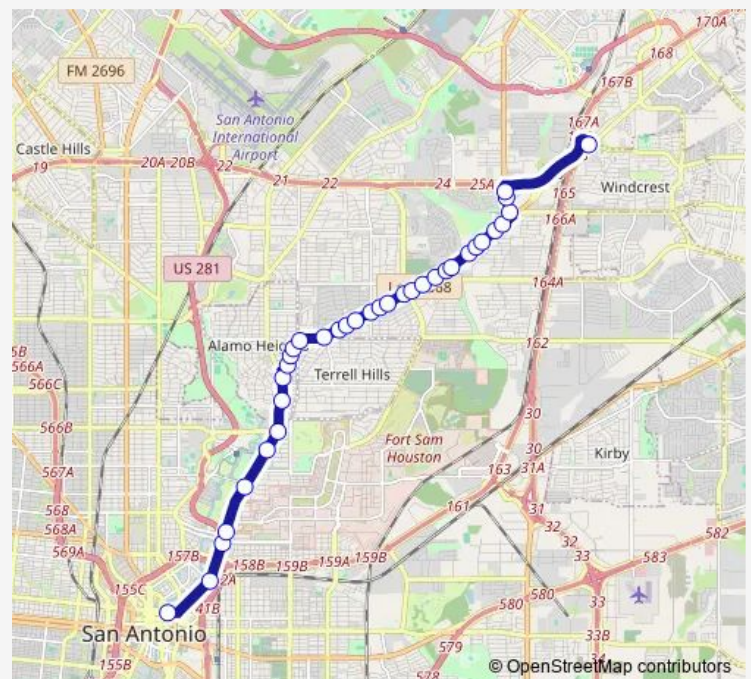

Broadway between Casa Blanca & Grayson

Broadway btwn. Josephine & Alling

Broadway & Mulberry

Broadway & Pershing

Broadway & Hildebrand

Broadway BET Terrell RD & Elizabeth

Broadway between Arcadia & Grandview

Austin Hwy. & Ellwood

Austin Hwy. & Routt

Austin Hwy. & Montclair

AUSTIN HWY. & N. NEW BRAUNFELS

Austin Hwy. & Rittiman Rd.

Austin Hwy. IN Front OF 1110

Austin Hwy. & Exeter

Austin Hwy. Between Exeter & Seidel

Austin Hwy. & Vandiver

Austin Hwy. AT Legacy Heights Apts

Austin Hwy. IN Front OF 1440

Austin Hwy. & Harry Wurzbach

Route schedule

PECAN & NAVARRO — Randolph P&R Construction South

Monday	22:30-00:30 ⁺¹
Tuesday	22:30-00:30 ⁺¹
Wednesday	22:30-00:30 ⁺¹
Thursday	22:30-00:30 ⁺¹
Friday	22:30-00:30 ⁺¹
Saturday	22:30-00:30 ⁺¹
Sunday	22:30-00:30 ⁺¹

Route info

Direction: PECAN & NAVARRO

Stops: 35

Trip Duration: 0 hour 28 min

214 — Austin Hwy / Randolph 14-17 Lineup

Austin Hwy. Opposite 1533

Austin Hwy. & Eisenhower

Austin Hwy. IN Front OF 1718