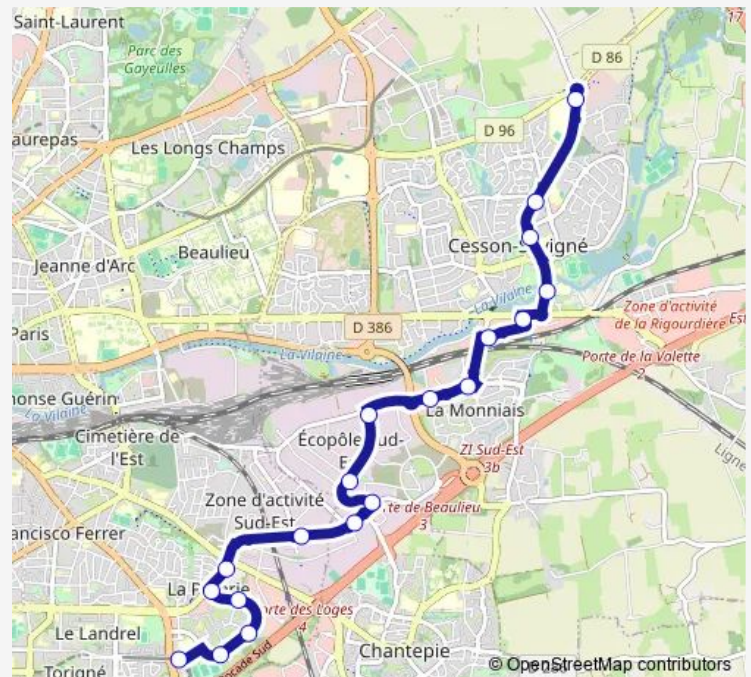

Charmilles

Rond Point de Bray

Monniais

Peupliers

Cesson Gare

Chalotais

Cesson Piscine

Métairies Chalotais

Lycée Ozanam

Route schedule

La Poterie — Lycée Ozanam

Monday 08:09-08:49

Tuesday 08:09-08:49

Wednesday 08:09-08:49

Thursday 08:09-08:49

Friday 08:09-08:49

Saturday —

Sunday —

Route info

Direction: La Poterie

Stops: 19

Trip Duration: 0 hour 26 min

Direction

Lycée Ozanam — La Poterie

19 stops

[Open route schedule](#)

Lycée Ozanam

Métairies Chalotais

Cesson Piscine

Chalotais

Cesson Gare

Peupliers