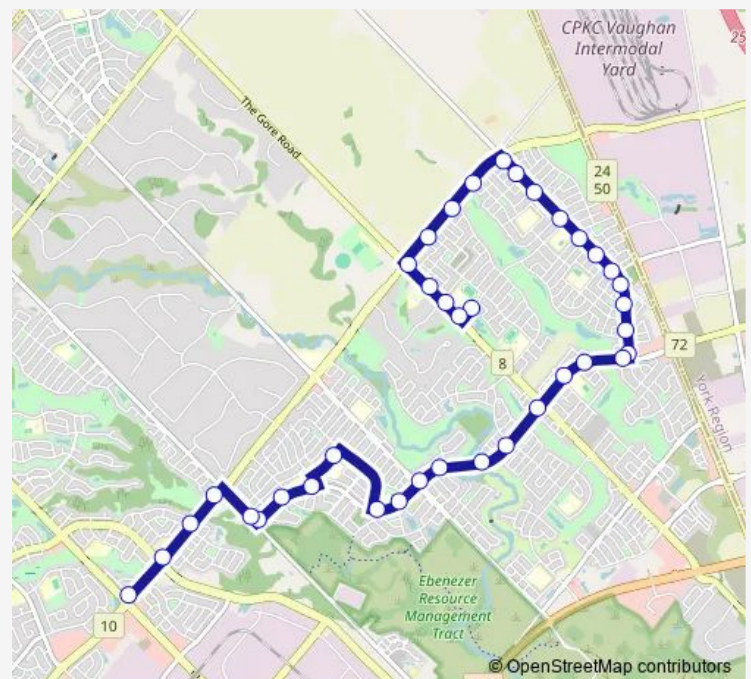

Clarkway Dr s/of Castlemore Rd

Clarkway Dr n/of Almond St

Clarkway Dr n/of Riseborough Dr

Clarkway Dr n/of Castle Oaks Crossing

Clarkway Dr n/of Daden Oaks Dr

Clarkway Dr n/of Valerian St

Clarkway Dr n/of Bellchase Trail

Clarkway Dr n/of Oklahoma Dr

Clarkway Dr n/of Oklahoma Dr

Clarkway Dr n/of Clearfield Dr

Clarkway Dr n/of Cottrelle Blvd

Cottrelle Blvd w/of Clarkway Dr

Cottrelle Blvd w/of Clarkway Dr

Route schedule

Castle Oaks Cross at Cardinal Ambrozic S.S. — Castle-
more Rd at Airport Rd

Monday	15:00
Tuesday	15:00
Wednesday	15:00
Thursday	15:00
Friday	15:00
Saturday	—
Sunday	—

Route info

Direction: Castle Oaks Cross at Cardinal Ambrozic S.S.

Stops: 38

Trip Duration: 0 hour 33 min

■ 214 — Cardinal Ambrozic 214