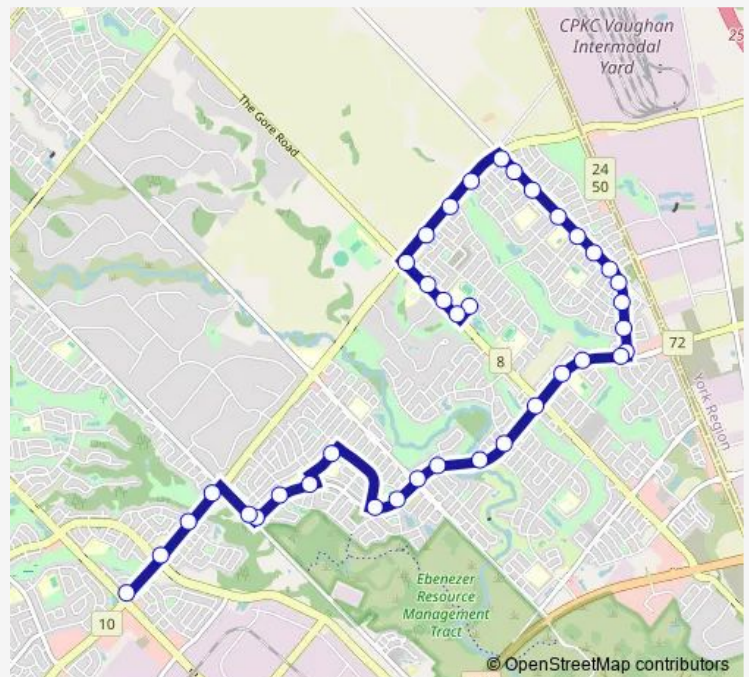

Clarkway Dr s/of Castlemore Rd

Clarkway Dr n/of Almond St

Clarkway Dr n/of Riseborough Dr

Clarkway Dr n/of Castle Oaks Crossing

Clarkway Dr n/of Daden Oaks Dr

Clarkway Dr n/of Valerian St

Clarkway Dr n/of Bellchase Trail

Clarkway Dr n/of Oklahoma Dr

Clarkway Dr n/of Oklahoma Dr

Clarkway Dr n/of Clearfield Dr

Clarkway Dr n/of Cottrelle Blvd

Cottrelle Blvd w/of Clarkway Dr

Cottrelle Blvd w/of Clarkway Dr

Route schedule

Castle Oaks Cross at Cardinal Ambrozic S.S. — Castle-
more Rd at Airport Rd

Monday	15:00
Tuesday	15:00
Wednesday	15:00
Thursday	15:00
Friday	15:00
Saturday	—
Sunday	—

Route info

Direction: Castle Oaks Cross at Cardinal Ambrozic S.S.

Stops: 38

Trip Duration: 0 hour 33 min

■ 214 — Cardinal Ambrozic 214