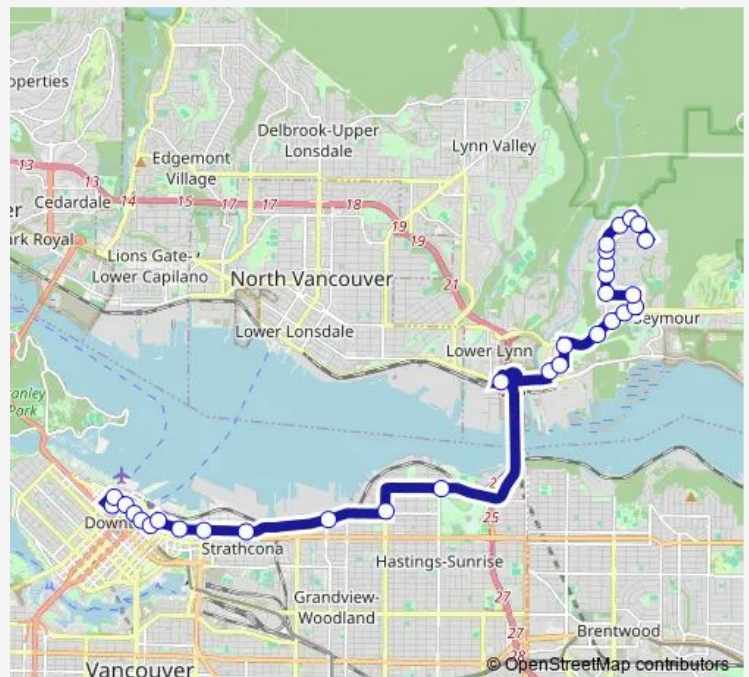

Southbound Emerson Way @ Mt Seymour Parkway

Westbound Mt Seymour Parkway @ Lytton St

Westbound Mt Seymour Parkway @ Berkley Rd

Westbound Mt Seymour Parkway @ Browning Place

Westbound Old Dollarton Rd @ Riverside Dr

Westbound Old Dollarton Rd @ Front St

Phibbs Exchange @ Bay 1

Route schedule

Westbound Sechelt Dr @ Hyannis Dr — Phibbs Exchange @ Bay 1

Monday 05:59-23:04

Tuesday 05:59-23:04

Wednesday 05:59-23:04

Thursday 05:59-23:04

Friday 05:59-23:04

Saturday 05:59-22:59

Sunday 07:59-23:03

Route info

Direction: Westbound Sechelt Dr @ Hyannis Dr

Stops: 14

Trip Duration: 0 hour 10 min

■ 214 — Blueridge/Phibbs Exchange/Burrard Station

Direction

Burrard Station @ Bay 2 — Westbound Sechelt Dr @ Hyannis Dr

31 stops

[Open route schedule](#)

Burrard Station @ Bay 2

Eastbound W Pender St @ Thurlow St

Eastbound W Pender St @ Burrard St

Eastbound W Pender St @ Granville St