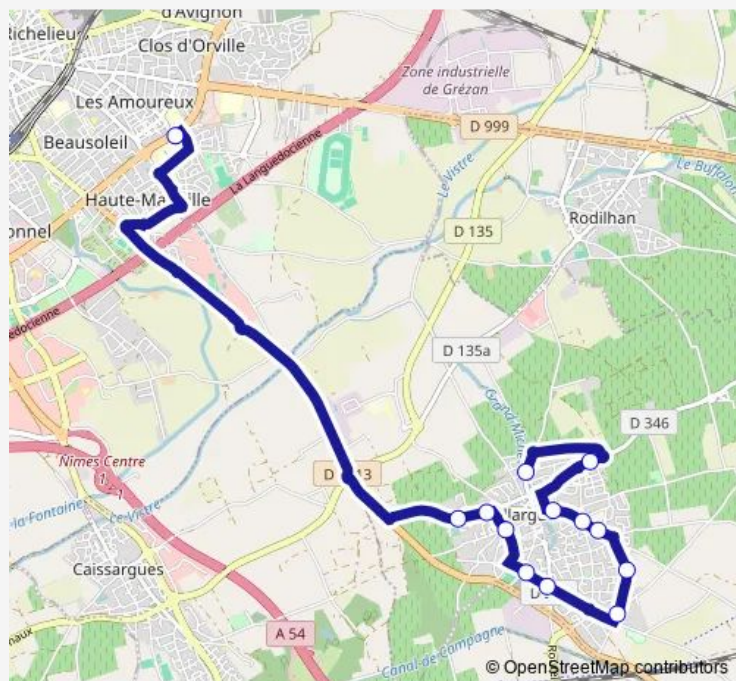

Cimetiere

Bosquets

Chemin Vauvert

LES Manades

Gymnase

LA Source

LA Madone

MAS D'Iglon

Saturday —

Sunday —

Route info

Direction: Philippe Lamour

Stops: 13

Trip Duration: 0 hour 27 min

214 — Bouillargues - Philippe Lamour

Direction

8 MAI 1945 — Philippe Lamour

13 stops

[Open route schedule](#)

8 MAI 1945

Cimetiere

Bosquets

Chemin Vauvert

LES Manades

Route schedule

8 MAI 1945 — Philippe Lamour

Monday 07:15-08:15

Tuesday 07:15-08:15

Wednesday 07:15-08:15

Thursday 07:15-08:15

Friday 07:15-08:15

Saturday —