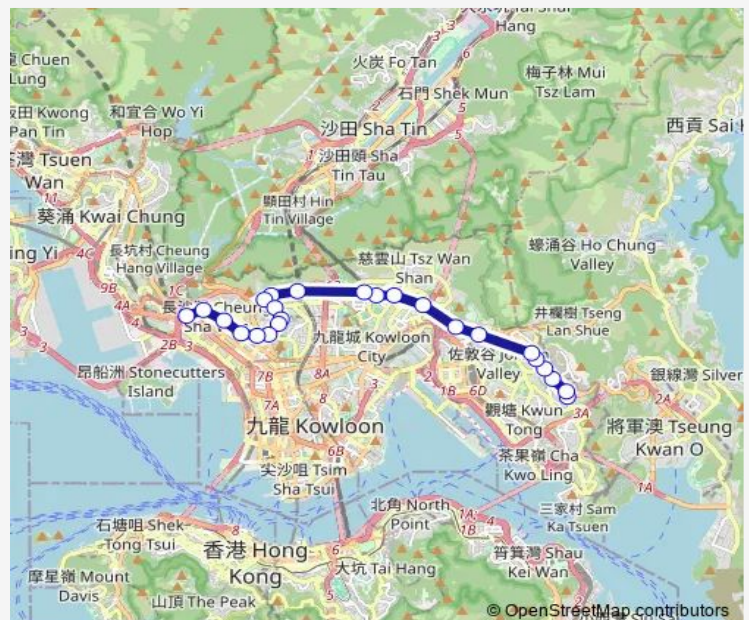

[Ctb] KAM TAI House ON TAI Estate, ON SAU Road[[Kmb] KAM TAI House

[Kmb] ON TAI (South) (Hang TAI House)

[Kmb] ON TAI (West) (WO TAI House)

[Ctb] PAK Hung House Choi WAN Estate, NEW Clear Water BAY Road[[Kmb] PAK Hung House

[Ctb] Ping Shek Estate[[Kmb+Ctb] Ngau CHI WAN BBI - Choi Hung Station/
Ping Shek Estate[[Kmb] Ngau CHI WAN BBI - Choi Hung Station

[Ctb] Diamond Hill Station, Lung Cheung Road[[Kmb+Ctb] Diamond Hill Station/
Diamond Hill Station, Lung Cheung Road[[Kmb] Diamond Hill Station

[Ctb] SHA TIN Pass Road, Lung Cheung Road[[Kmb] Wong TAI SIN BBI - Wong TAI SIN Temple

[Ctb] Morse Park Swimming Pool, Lung Cheung Road[[Kmb+Ctb] Morse Park Swimming Pool/
Morse Park Swimming Pool, Lung Cheung Road[[Kmb] Morse Park Swimming Pool

[Ctb] P.H.C. Wing Kwong College, Lung Chung Road[[Kmb] Wing Kwong College

Route schedule

[Ctb] PO TAT Estate[[Kmb+Ctb] PO TAT BUS Terminus/
Po TAT Estate[[Kmb] PO TAT BUS Terminus — [Kmb+Ctb] Cheung LAI Street Cheung SHA WAN/
Cheung LAI Street, Cheung SHA WAN Road[[Kmb] Cheung LAI Street Cheung SHA Wan

Monday	06:45-06:55
Tuesday	06:45-06:55
Wednesday	06:45-06:55
Thursday	06:45-06:55
Friday	06:45-06:55
Saturday	—
Sunday	—

Route info

Direction: [Ctb] PO TAT Estate[[Kmb+Ctb] PO TAT BUS Terminus/
Po TAT Estate[[Kmb] PO TAT BUS Terminus

Stops: 24

Trip Duration: 0 hour 57 min