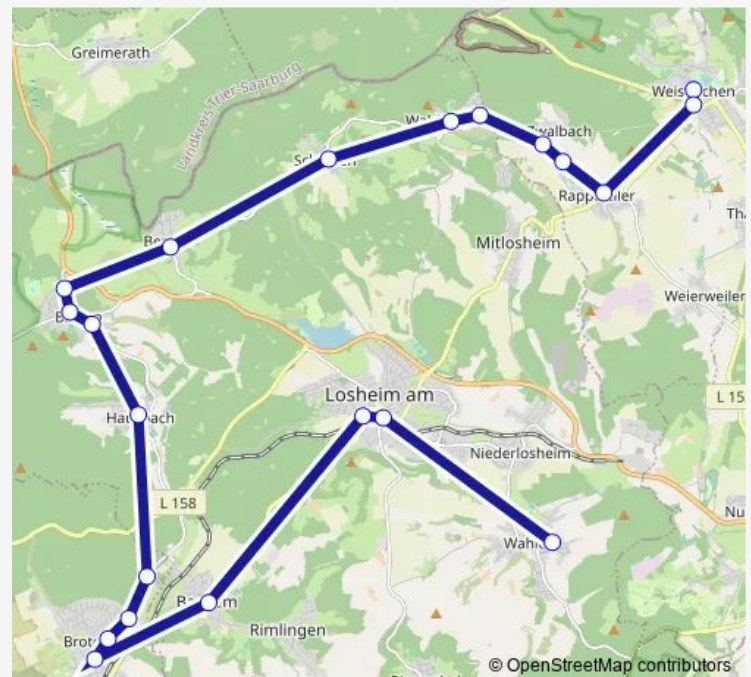

### Route schedule

Bahnhof, Losheim am See — Bahnhof, Merzig

Monday 12:15

Tuesday 12:15

Wednesday 12:15

Thursday 12:15

Friday 12:15

Saturday —

### Route info

Direction: Bahnhof, Losheim am See

Stops: 19

Trip Duration: 0 hour 36 min

214