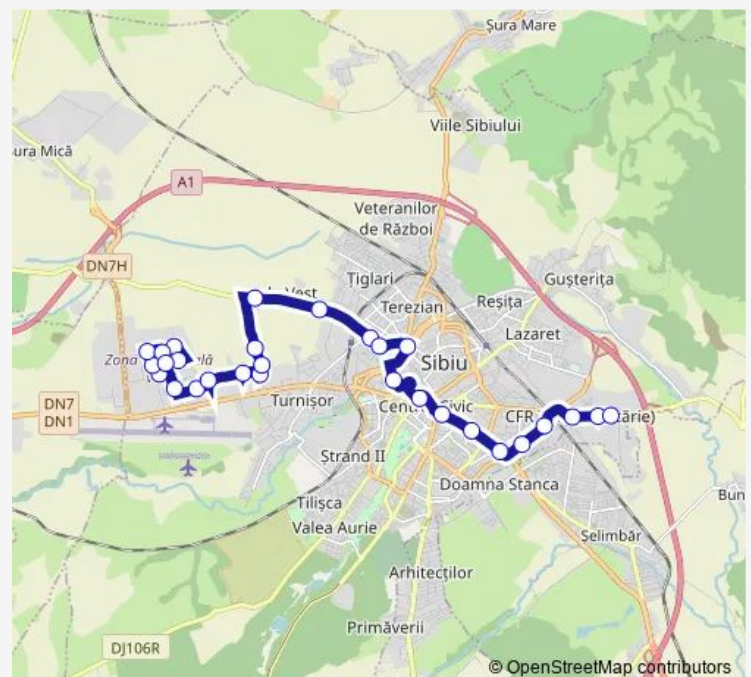

### Route schedule

Ifm — Irmes 2

Monday 06:40-23:11

Tuesday 06:40-23:11

Wednesday 06:40-23:11

Thursday 06:40-23:11

Friday 06:40-23:11

Saturday 06:40-22:40

### Route info

Direction: Ifm

Stops: 29

Trip Duration: 0 hour 40 min

214 — Irmes - Europa Unită

Aida

Miraslau

Peco Milea

## Direction

Irmes 1 — Marquardt

26 stops

[Open route schedule](#)

Irmes 1

Cgs

Stefan Cel Mare 1

Piata Vasile Aaron 1

## Route schedule

Irmes 1 — Marquardt

Monday	05:40-22:15
Tuesday	05:40-22:15
Wednesday	05:40-22:15
Thursday	05:40-22:15
Friday	05:40-22:15
Saturday	05:40-21:40
Sunday	06:10