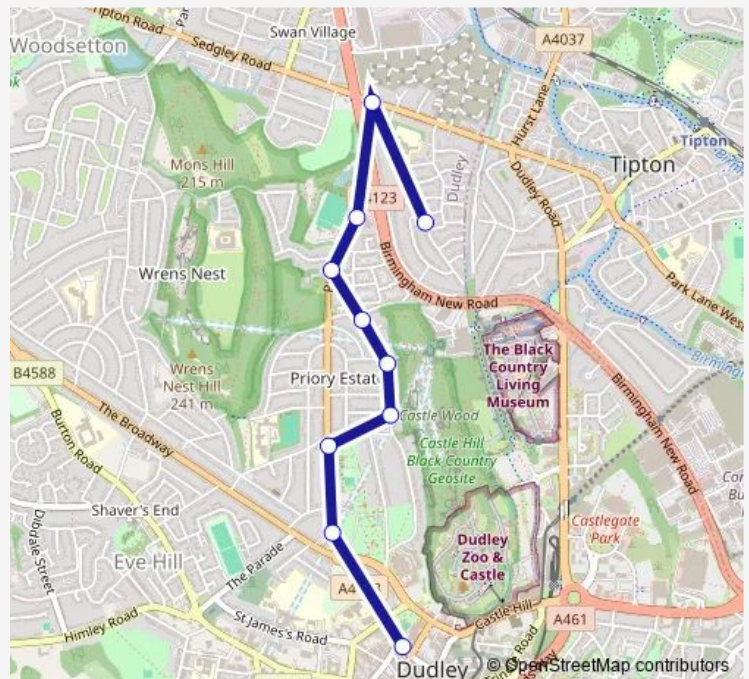

Bus 214 Dudley - Foxyards Estate via Priory Estate

[Go to website](#)

Direction

Lea Green Avenue — Priory St

10 stops

[Open route schedule](#)

Lea Green Avenue

Birmingham New Rd

Route schedule

Lea Green Avenue — Priory St

Monday 06:55-19:00

Tuesday 06:55-19:00

Wednesday 06:55-19:00

Thursday 06:55-19:00

Friday 06:55-19:00

Saturday 07:55-18:55

Sunday —

Route info

Direction: Lea Green Avenue

Stops: 10

Trip Duration: 0 hour 11 min

214 — Dudley - Foxyards Estate via Priory Estate

Direction

Castle Hill — Lea Green Avenue

Monday 06:42-18:42

Tuesday 06:42-18:42

Wednesday 06:42-18:42

Thursday 06:42-18:42

Friday 06:42-18:42

Saturday 07:42-18:42

Sunday —

Route info