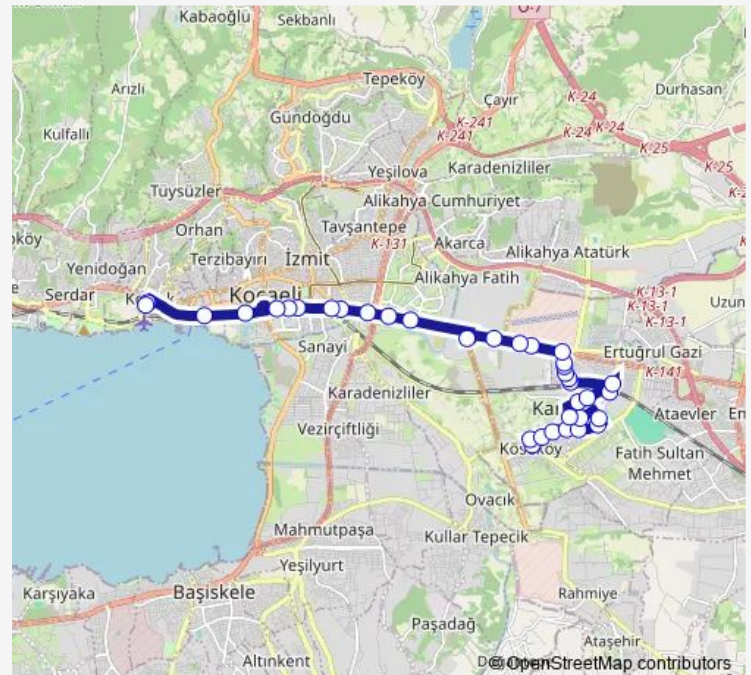

### Route schedule

Köseköy Merkez Park 1 — Bati Terminali Giriş

Monday 06:25-23:30

Tuesday 06:25-23:30

Wednesday 06:25-23:30

Thursday 06:25-23:30

Friday 06:25-23:30

Saturday 06:22-23:30

### Route info

Direction: Köseköy Merkez Park 1

Stops: 36

Trip Duration: 0 hour 25 min

214 — Tepecik-İzmit

BusMaps

Pirelli Giriş 1

Metro AVM 1