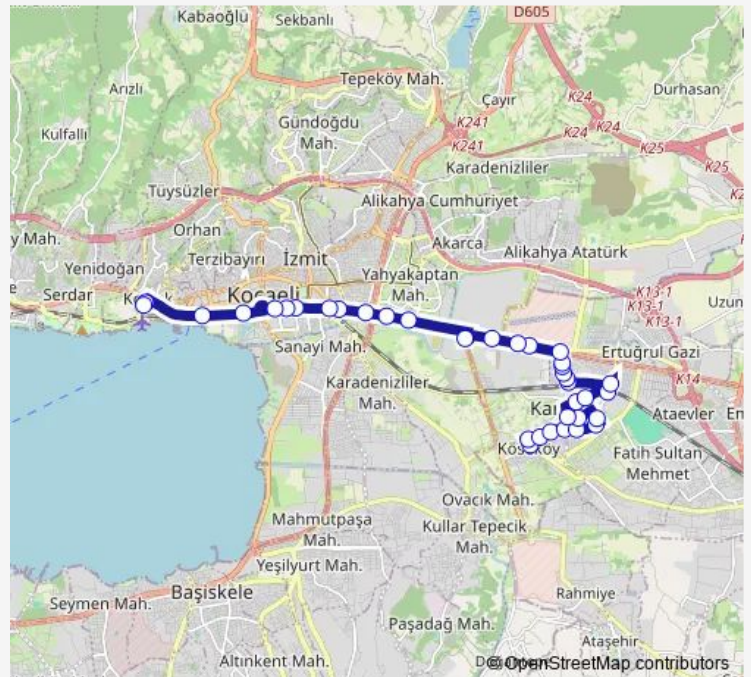

## Route schedule

Bati Terminali Peronlar — KÖSEKÖY MERKEZ PARK 2

Monday 00:10-23:15

Tuesday 00:10-23:15

Wednesday 00:10-23:15

Thursday 00:10-23:15

Friday 00:10-23:15

Saturday 00:10-23:15

## Route info

Direction: Bati Terminali Peronlar

Stops: 37

Trip Duration: 0 hour 25 min

214 — Tepecik-İzmit

BusMaps

ESKİ DEMİRYOLU CADDESİ

DİCLE