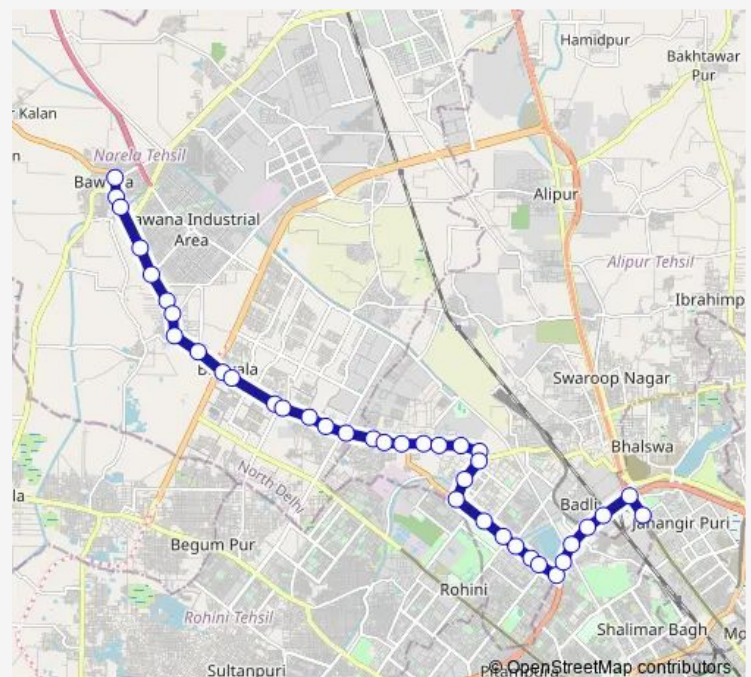

St. Xavier School Shahbad

Shahbad Daulatpur School

Shahbad Daulatpur Gaon

Route schedule

Bawana Village — GTK Depot

Monday 05:49-20:16

Tuesday 05:49-20:16

Wednesday 05:49-20:16

Thursday 05:49-20:16

Friday 05:49-20:16

Saturday 05:49-20:16

Sunday 05:49-20:16

Route info

Direction: Bawana Village

Stops: 38

Trip Duration: 1 hour 14 min