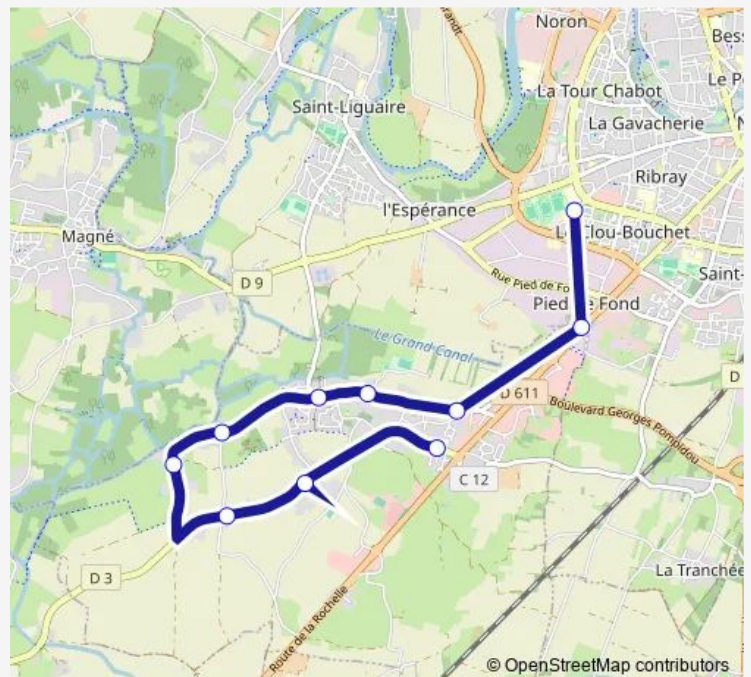

Route schedule

Lycee Venise Verte — Montamise

Monday 17:50

Tuesday 17:50

Wednesday —

Thursday 17:50

Friday 17:50

Saturday —

Sunday —

Route info

Direction: Lycee Venise Verte

Stops: 10

Trip Duration: 0 hour 25 min

L162 — Lycée Venise Verte-Bessines

L162 Bus time schedules and route maps are available in an offline PDF at busmaps.com. Use the busmaps.com website to see live bus times, train schedule or subway schedule, and step-by-step directions for all public transit in Niort