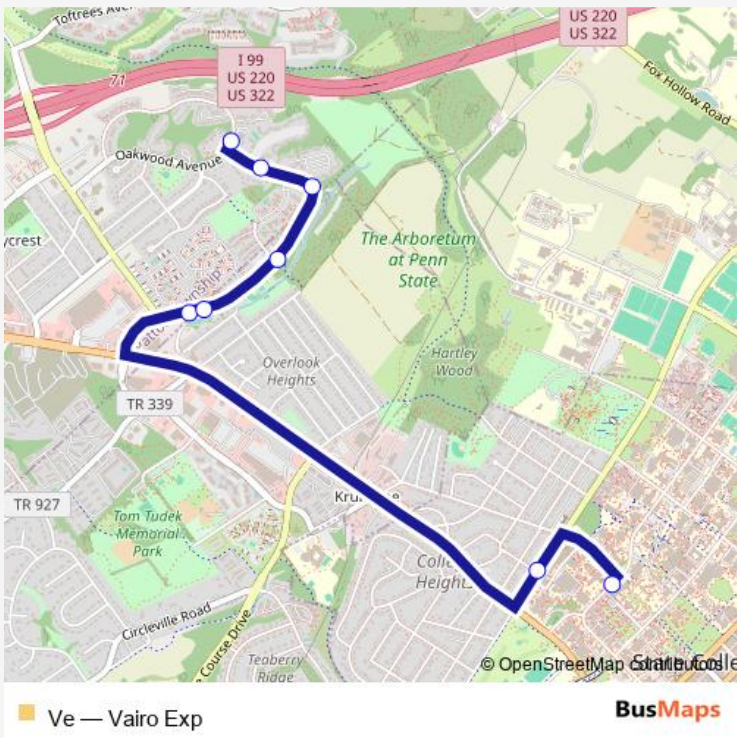

Bus Ve Vairo Exp

[Go to website](#)

Direction
 Pattee Transit Center Eastbound — Oakwood Ave at Vairo Village Comm Ctr
 8 stops
[Open route schedule](#)

- Pattee Transit Center Eastbound
- West Park Ave at North Burrowes St
- Vairo Blvd at The Bryn Outbound
- Vairo Blvd at The Pointe Outbound
- Vairo Blvd at Tremont Outbound
- Vairo Blvd at Vairo Village(lower)
- Vairo Blvd at Vairo Village (Upper)
- Oakwood Ave at Vairo Village Comm Ctr

Route schedule
 Pattee Transit Center Eastbound — Oakwood Ave at Vairo Village Comm Ctr

Monday	07:17-18:57
Tuesday	07:17-18:57
Wednesday	07:17-18:57
Thursday	07:17-18:57
Friday	07:17-18:57
Saturday	—
Sunday	—

Route info
 Direction: Pattee Transit Center Eastbound
 Stops: 8
 Trip Duration: 0 hour 11 min

Direction

Vairo Blvd opposite Vairo Village(Upper) — Pattee Transit Center Eastbound

7 stops

[Open route schedule](#)

Pattee Transit Center Eastbound

Route schedule

Vairo Blvd opposite Vairo Village(Upper) — Pattee Transit Center Eastbound

Monday 07:05-18:45

Tuesday 07:05-18:45

Wednesday 07:05-18:45

Thursday 07:05-18:45

Friday 07:05-18:45