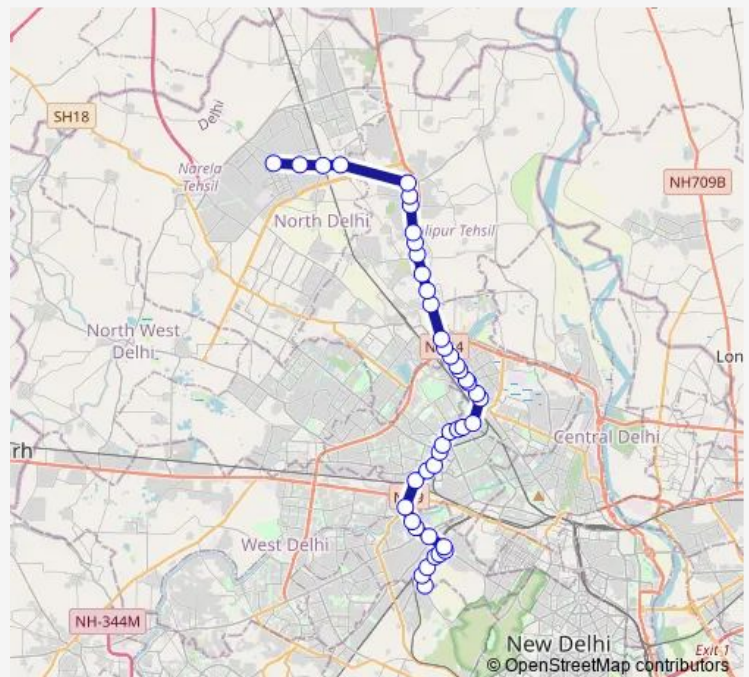

Ashok Vihar Xing

Shalimar Bagh

New Sabzi Mandi

Route schedule

Inder Puri (Krishi Kunj) — Bawana Sec 5 Cluster Depot

Monday 20:36-23:45

Tuesday 20:36-23:45

Wednesday 20:36-23:45

Thursday 20:36-23:45

Friday 20:36-23:45

Saturday 20:36-23:45

Sunday 20:36-23:45

Route info

Direction: Inder Puri (Krishi Kunj)

Stops: 42

Trip Duration: 1 hour 51 min

725stlup

Adarsh Nagar / Bharola Village

Sarai Peepal Thala

Mahindra Park

Jahangirpuri GT Road

Jahangir Puri Metro Station

GTK Depot

Mukarba Chowk