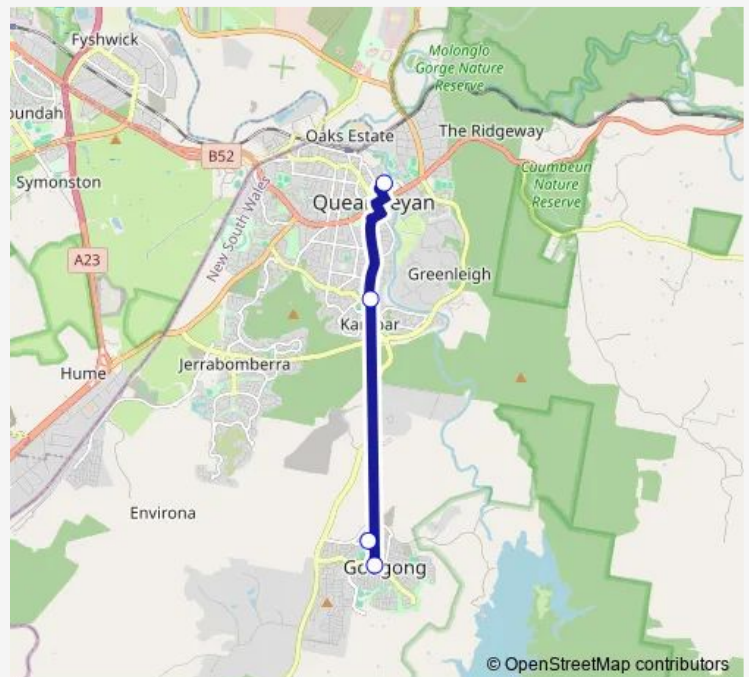

The Anglican School Googong, Gorman Dr

61 Tempe Cres

185 Wickerslack Lane

Karabar High School, Alanbar St

Queanbeyan South Public School, School Grounds, Cameron Rd

Cooma St At Lowe St

Queanbeyan Public School, Isabella St

Saturday —

Sunday —

Route info

Direction: Beltana Park, Beltana Av

Stops: 9

Trip Duration: 0 hour 38 min

Direction

Queanbeyan Interchange, Stand 1 — The Anglican School
Googong, Gorman Dr

5 stops

[Open route schedule](#)

Queanbeyan Interchange, Stand 1

Riverside Plaza, Morisset St

Cooma St Opp Southbar Rd

Beltana Park, Beltana Av

The Anglican School Googong, Gorman Dr

Route schedule

Route info

Direction: Queanbeyan Interchange, Stand 1

Stops: 5

Trip Duration: 0 hour 30 min

Direction

Beltana Park, Beltana Av — Queanbeyan Interchange, Stand 1

4 stops

[Open route schedule](#)