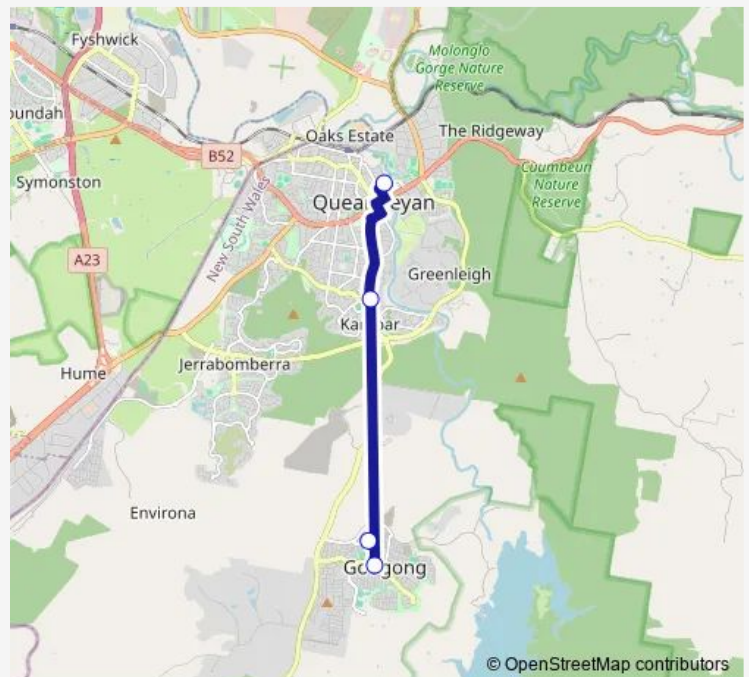

The Anglican School Googong, Gorman Dr

61 Tempe Cres

185 Wickerslack Lane

Karabar High School, Alanbar St

Queanbeyan South Public School, School Grounds, Cameron Rd

Cooma St At Lowe St

Queanbeyan Public School, Isabella St

Saturday —

Sunday —

Route info

Direction: Beltana Park, Beltana Av

Stops: 9

Trip Duration: 0 hour 38 min

Direction

Queanbeyan Interchange, Stand 1 — The Anglican School
Googong, Gorman Dr

5 stops

[Open route schedule](#)

Queanbeyan Interchange, Stand 1

Riverside Plaza, Morisset St

Cooma St Opp Southbar Rd

Beltana Park, Beltana Av

The Anglican School Googong, Gorman Dr

Route schedule

Route info

Direction: Queanbeyan Interchange, Stand 1

Stops: 5

Trip Duration: 0 hour 30 min

Direction

Beltana Park, Beltana Av — Queanbeyan Interchange, Stand 1

4 stops

[Open route schedule](#)