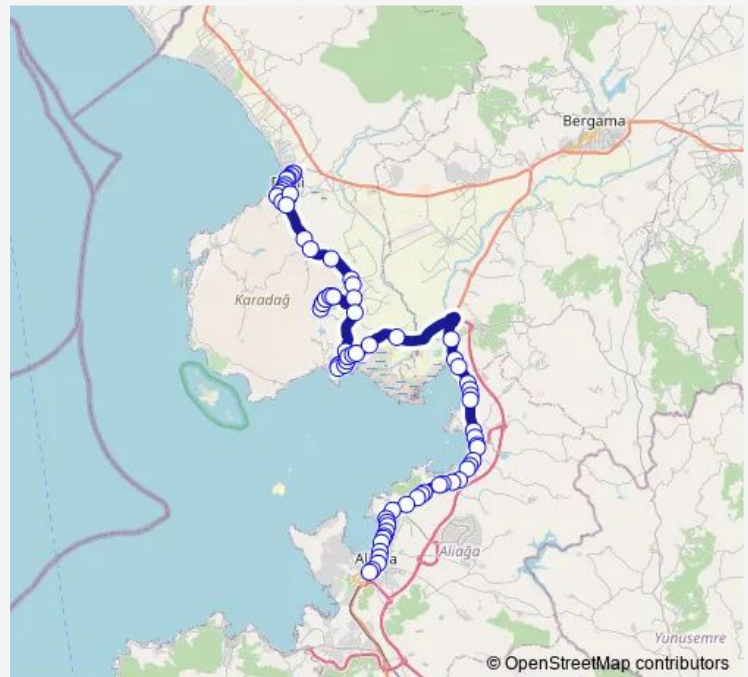

Bus 837 Dikili-Aliağa Aktarma Merkezi

[Go to website](#)

Direction

Dikili Terminal İçi — Aliağa Terminal İçi

75 stops

[Open route schedule](#)

Dikili Terminal İçi

Dikili Terminal

Burmali Çeşme

Dikili Lise

Bülent Ecevit Meydanı

Dikili Hastane

Dikili Liman

Dikili Çocuk Bahçesi

Dikili Sahil

Dikili Zeyrek

Dikili Sarmaşık

Dikili Devlet Hastanesi

Dikili Nergis

Uzunburun

Esentepe

Dikili Çandarlı Yolu Sokak

Demirtaş

Demirtaş Cami

Deliktaş

Deliktaş Bakkal

Deliktaş Meydan

Route schedule

Dikili Terminal İçi — Aliağa Terminal İçi

Monday 05:40-22:00

Tuesday 05:40-22:00

Wednesday 05:40-22:00

Thursday 05:40-22:00

Friday 05:40-22:00

Saturday 05:40-23:10

Sunday 05:40-23:10

Route info

Direction: Dikili Terminal İçi

Stops: 75

Trip Duration: 3 hour 16 min

837 — Dikili-Aliağa Aktarma Merkezi

BusMaps