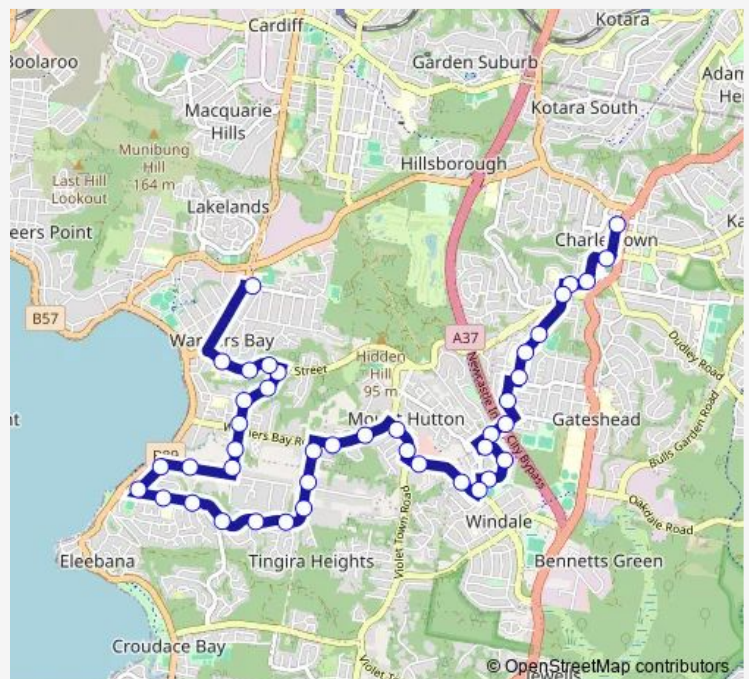

School Bus 837 Charlestown, Pearson St to Warners Bay High School

[Go to website](#)

Direction

Charlestown Square, Pearson St, Stand B — Warners Bay High School, Myles Av

42 stops

[Open route schedule](#)

Charlestown Square, Pearson St, Stand B

Wilsons Rd Opp Lake Macquarie Fair

Wilsons Rd At Tango St

Warners Bay Opp Old Warners Bay Rd

Route schedule

Charlestown Square, Pearson St, Stand B — Warners Bay High School, Myles Av

Monday 08:13

Tuesday 08:13

Wednesday 08:13

Thursday 08:13

Friday 08:13

Saturday —

Sunday —

Route info

Direction: Charlestown Square, Pearson St, Stand B

Stops: 42

Trip Duration: 0 hour 33 min

837 — Charlestown, Pearson St to Warners Bay High School

192 Warners Bay Rd
Burton Rd After Warners Bay Rd
Burton Rd Before Casson Av
Burton Rd Opp Glad Gunson Dr
Glad Gunson Dr At Lindeman Cl
Glad Gunson Dr At Leasingham Cl
105 Glad Gunson Dr
Glad Gunson Dr At Rothbury St
Eleebana Public School, Glad Gunson Dr
Linden Av At Glad Gunson Dr
Linden Av At Cherry Rd
59 Cherry Rd
Jonathan St After Cherry St
Jonathan St Before Janice St
Jonathan St After Warners Bay Rd
Mills St Opp Jonathan St
Mills St Opp Gregory Pde
Mills St Before Bayview St
Bayview St At Barbara St
Bayview St Opp Carwood Cl
St Mary's Primary School, Bayview St
Warners Bay High School, Myles Av