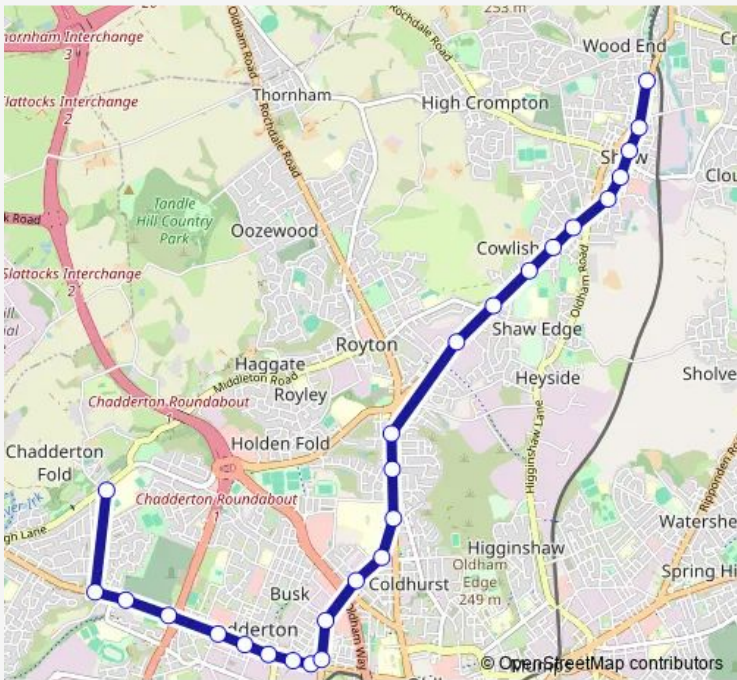

Bus 837 North Chadderton School - Shaw

[Go to website](#)

Direction
 North Chadderton School — Wrens Nest
 26 stops
[Open route schedule](#)

- North Chadderton School
- Chadderton Park Road
- Hunt Lane
- Broadway
- Chadderton Precinct
- Chadderton Town Hall
- Ward Street
- Main Road
- Featherstall Road North
- Middleton Road
- Quebec Street
- Chadderton Way
- Granville Street
- Royal Oldham Hospital
- Old Grey Mare
- Old Edge Lane
- Red Rose Garage
- High Barn Road
- Spring Vale Way
- Cowlishaw Lane
- Moor Street

Route schedule
 North Chadderton School — Wrens Nest

Monday	15:10
Tuesday	15:10
Wednesday	15:10
Thursday	15:10
Friday	15:10
Saturday	—
Sunday	—

Route info
 Direction: North Chadderton School
 Stops: 26
 Trip Duration: 0 hour 38 min

Royal Oldham Hospital

Featherstall Road North

Granville Street

Ripon Street

Quebec Street

Lansdowne Road

Chadderton Town Hall

Chadderton Precinct

Thursday 07:20

Friday 07:20

Saturday —

Sunday —

Route info

Direction: Wrens Nest

Stops: 28

Trip Duration: 0 hour 40 min