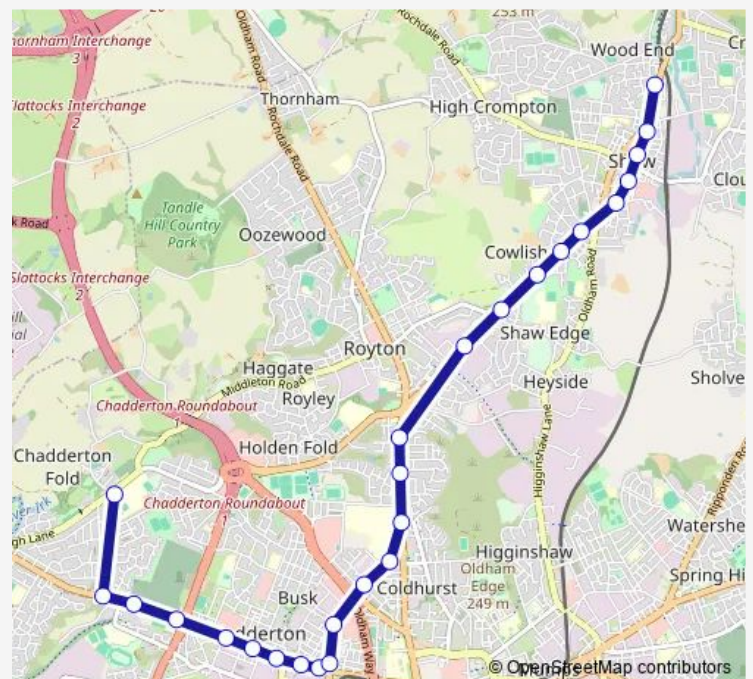

Quebec Street

Chadderton Way

Granville Street

Royal Oldham Hospital

Old Grey Mare

Old Edge Lane

Red Rose Garage

High Barn Road

Thursday 15:10

Friday 15:10

Saturday —

Sunday —

Route info

Direction: North Chadderton School

Stops: 26

Trip Duration: 0 hour 38 min

837 — North Chadderton School - Shaw

Community Centre

Shaw Town Centre

King Albert Street

Chancery Lane

Wrens Nest

Direction

Wrens Nest — Nth Chadderton Upper School

28 stops

[Open route schedule](#)

Wrens Nest

Chancery Lane

Travis Street

Shaw Town Centre

Crompton Health Centre

Moor Street