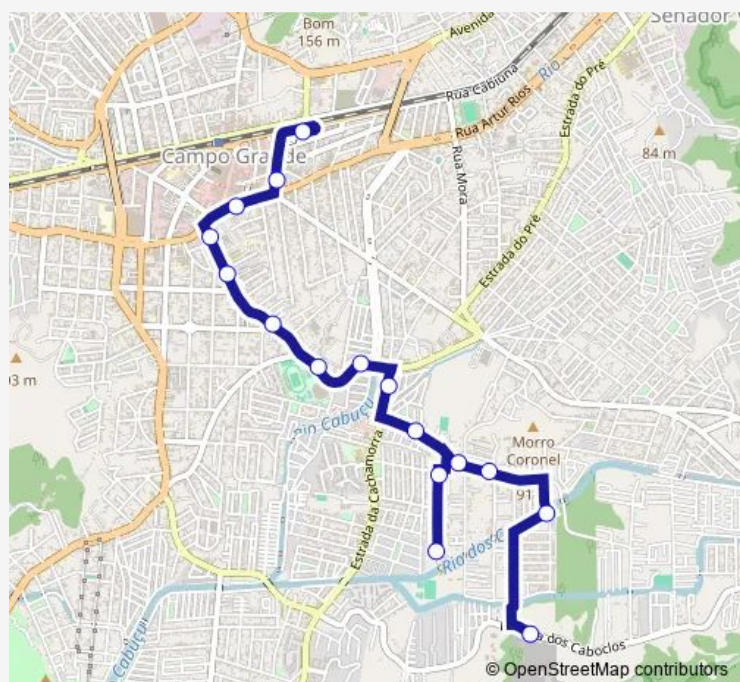

Uruna

Coronel Agostinho

Professor José Oiticica

Terminal Rodoviário de Campo Grande : Plat. B.

Route schedule

Pedreira — Terminal Rodoviário de Campo Grande : Plat. B.

Monday	00:00
Tuesday	00:00
Wednesday	00:00
Thursday	00:00
Friday	00:00
Saturday	00:00
Sunday	00:00

Route info

Direction: Pedreira

Stops: 16

Trip Duration: 0 hour 15 min

Direction

Terminal Rodoviário de Campo Grande : Plat. B. — Pedreira

21 stops

[Open route schedule](#)

Terminal Rodoviário de Campo Grande : Plat. B.

Rodoviária de Campo Grande.

Estação Campo Grande : Sul

Manal

Amaral Costa

Praça Dom João Esberard

Professor Gonçalves

Avaré

Stops: 21

Trip Duration: 0 hour 30 min

837 Bus time schedules and route maps are available in an offline PDF at busmaps.com. Use the busmaps.com website to see live bus times, train schedule or subway schedule, and step-by-step directions for all public transit in Nova Iguacu