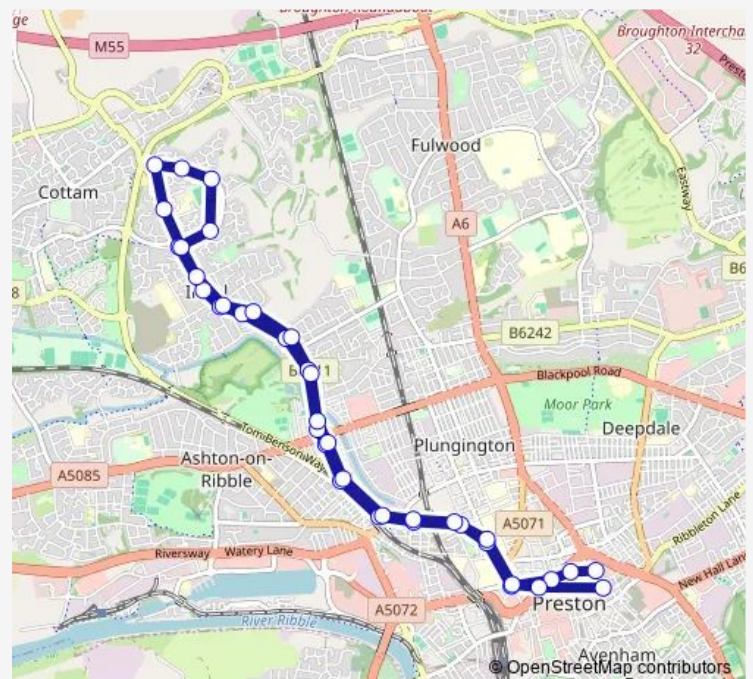

The Avenue

Bowlingfield

The Guild Merchant

Route schedule

Bus Station — Arrival Stand

Monday 23:00

Tuesday 23:00

Wednesday 23:00

Thursday 23:00

Friday 23:00

Saturday 23:00

Sunday —

Route info

Direction: Bus Station

Stops: 38

Trip Duration: 0 hour 35 min

Ring Way

Arrival Stand

Direction

Bus Station — Arrival Stand

38 stops

[Open route schedule](#)

Bus Station

Lancaster Road

Route info

Direction: Bus Station

Stops: 38

Trip Duration: 0 hour 43 min

Mayfield Ave

Cadley Causeway

Drakes Croft

Lane Ends