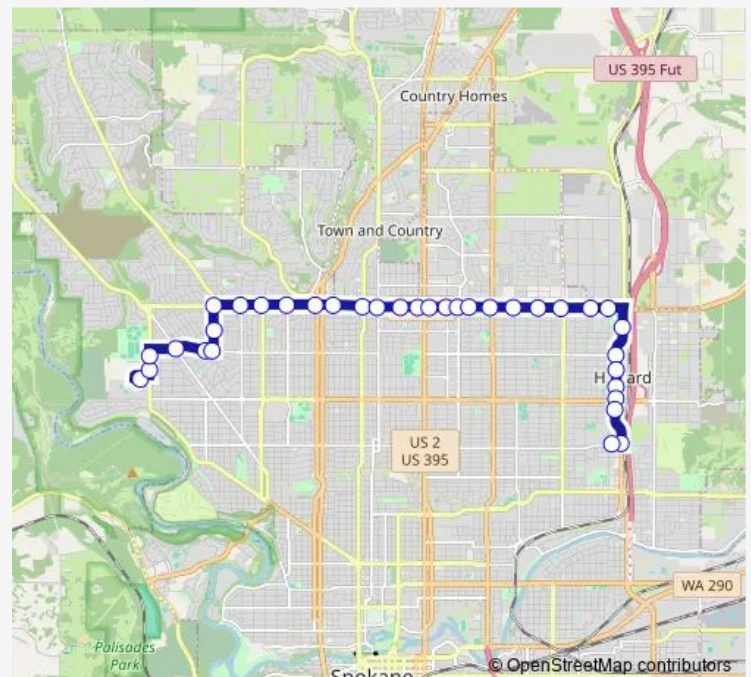

### Route schedule

Veterans Hospital — Garland @ Regal

Monday 05:47-23:41

Tuesday 05:47-23:41

Wednesday 05:47-23:41

Thursday 05:47-23:41

Friday 05:47-23:41

Saturday 06:00-23:41

### Route info

Direction: Veterans Hospital

Stops: 35

Trip Duration: 0 hour 24 min

35 — Francis/Market

Francis @ Nevada

Francis @ Perry

Francis @ Pittsburg

## Route info

Direction: Regal @ Garland

Stops: 34

Trip Duration: 0 hour 26 min

Francis @ A Street

G Street @ Decatur

G Street @ Central

G Street @ Rowan