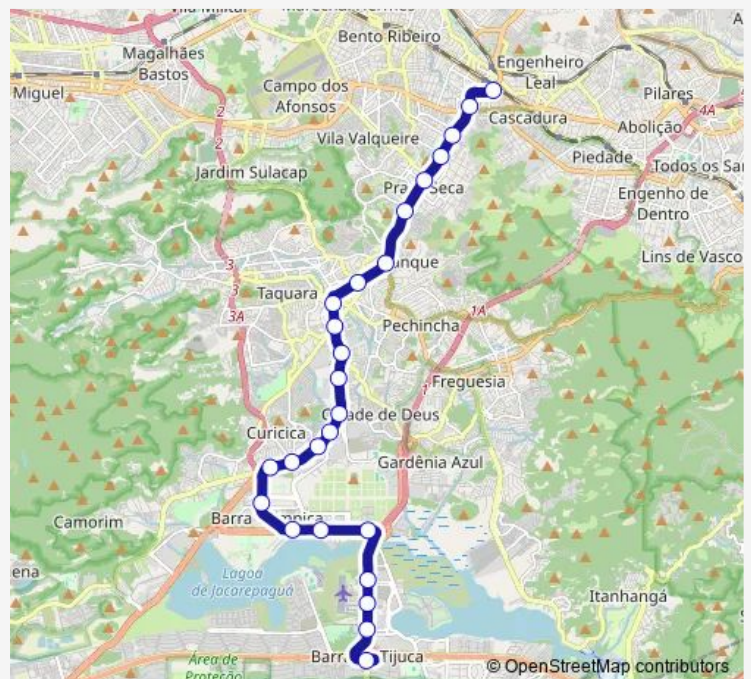

Aracy Cabral

Tanque

Ipase

Route schedule

Terminal Alvorada : Plataforma B9 — Terminal Paulo da Portela : Plataforma B

Monday	00:00
Tuesday	00:00
Wednesday	00:00
Thursday	00:00
Friday	00:00
Saturday	00:00
Sunday	00:00

Route info

Direction: Terminal Alvorada : Plataforma B9

Stops: 25

Trip Duration: 1 hour 4 min

Praça Seca

Capitão Menezes

Pinto Teles

Campinho

Monday 00:00

Tuesday 00:00

Wednesday 00:00

Thursday 00:00

Friday 00:00

Saturday 00:00

Sunday 00:00

Route info

Direction: Terminal Paulo da Portela : Plataforma A

Stops: 25

Trip Duration: 0 hour 55 min

35 Express Bus Service time schedules and route maps are available in an offline PDF at busmaps.com. Use the busmaps.com website to see live bus times, train schedule or subway schedule, and step-by-step directions for all public transit in Rio de Janeiro