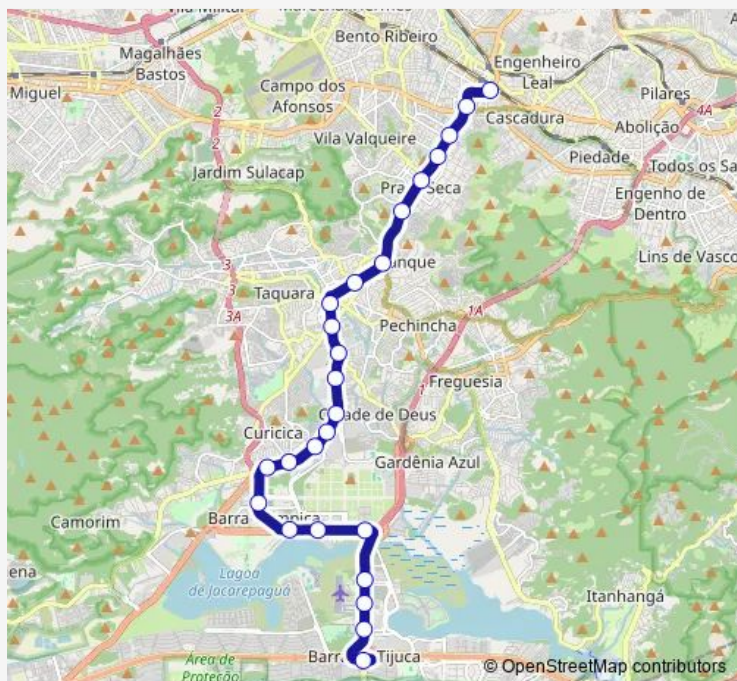

Centro Metropolitano

Rede Sarah

Rio 2

Pedro Corrêa

Curicica

Praça do Bandolim

Arroio Pavuna

Vila Sapê - IV Centenário

### Route schedule

Terminal Alvorada : Plataforma B9 — Terminal Paulo da Portela : Plataforma B

Monday	00:00
Tuesday	00:00
Wednesday	00:00
Thursday	00:00
Friday	00:00
Saturday	00:00
Sunday	00:00

### Route info

Direction: Terminal Alvorada : Plataforma B9

Stops: 25

Trip Duration: 0 hour 57 min

Praça Seca

Capitão Menezes

Pinto Teles

Campinho

## Route info

Direction: Terminal Paulo da Portela : Plataforma A

Stops: 25

Trip Duration: 0 hour 59 min

35 Express Bus Service time schedules and route maps are available in an offline PDF at [busmaps.com](https://busmaps.com). Use the [busmaps.com](https://busmaps.com) website to see live bus times, train schedule or subway schedule, and step-by-step directions for all public transit in Rio de Janeiro