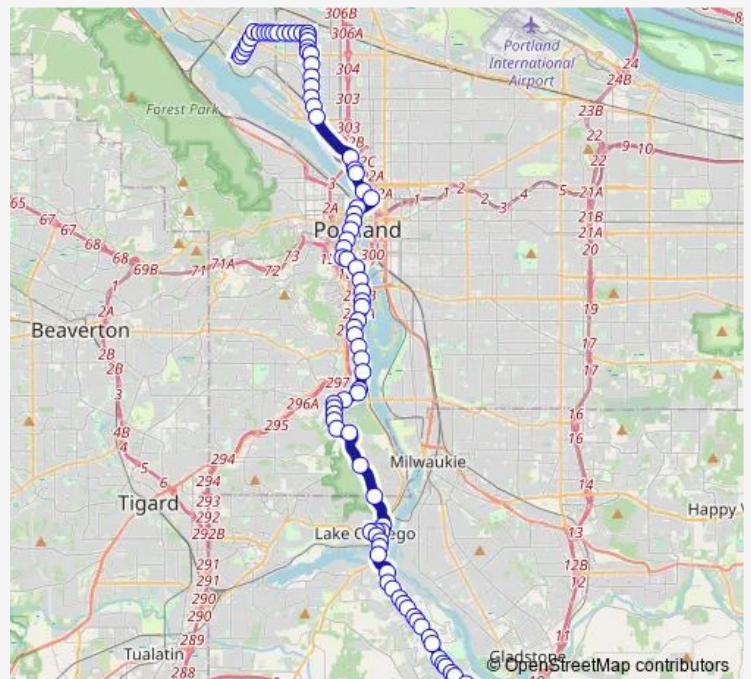

N Peninsular & Farragut

N Peninsular & Russet

N Lombard & Greeley

Route schedule

N Portsmouth & Willamette — Oregon City Transit Center

Monday 05:28-00:32⁺¹

Tuesday 05:28-00:32⁺¹

Wednesday 05:30-00:32⁺¹

Thursday 05:28-00:32⁺¹

Friday 05:28-00:32⁺¹

Saturday 05:30-00:32⁺¹

Sunday 05:30-00:32⁺¹

Route info

Direction: N Portsmouth & Willamette

Stops: 90

Trip Duration: 1 hour 15 min

35 — Macadam/Greeley

N Greeley & Bryant

N Greeley & Rosa Parks Way

N Greeley & Ainsworth

N Greeley & Killingsworth

N Greeley & Sumner

N Greeley & Going

N Interstate & Graham

N Interstate & Albina

N Interstate & Tillamook

N Interstate & Larrabee

N Interstate & Multnomah (Rose Quarter)

NW Glisan & 3rd

NW 5th & Davis

SW 5th & Pine

SW 5th & Alder