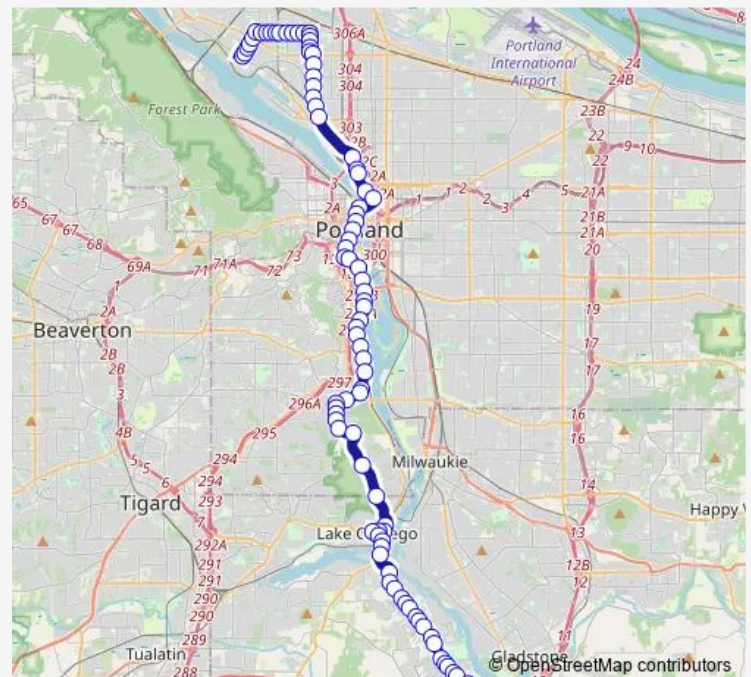

N Peninsular & Farragut

N Peninsular & Russet

N Lombard & Greeley

Route schedule

N Portsmouth & Willamette — Oregon City Transit Center

Monday 05:28-00:32⁺¹

Tuesday 05:28-00:32⁺¹

Wednesday 05:28-00:32⁺¹

Thursday 05:28-00:32⁺¹

Friday 05:28-00:32⁺¹

Saturday 05:30-00:32⁺¹

Sunday 05:30-00:32⁺¹

Route info

Direction: N Portsmouth & Willamette

Stops: 90

Trip Duration: 1 hour 17 min

35 — Macadam/Greeley

N Greeley & Bryant

N Greeley & Rosa Parks Way

N Greeley & Ainsworth

N Greeley & Killingsworth

N Greeley & Sumner

N Greeley & Going

N Interstate & Graham

N Interstate & Albina

N Interstate & Tillamook

N Interstate & Larrabee

N Interstate & Multnomah (Rose Quarter)

NW Glisan & 3rd

NW 5th & Davis

SW 5th & Pine

SW 5th & Alder