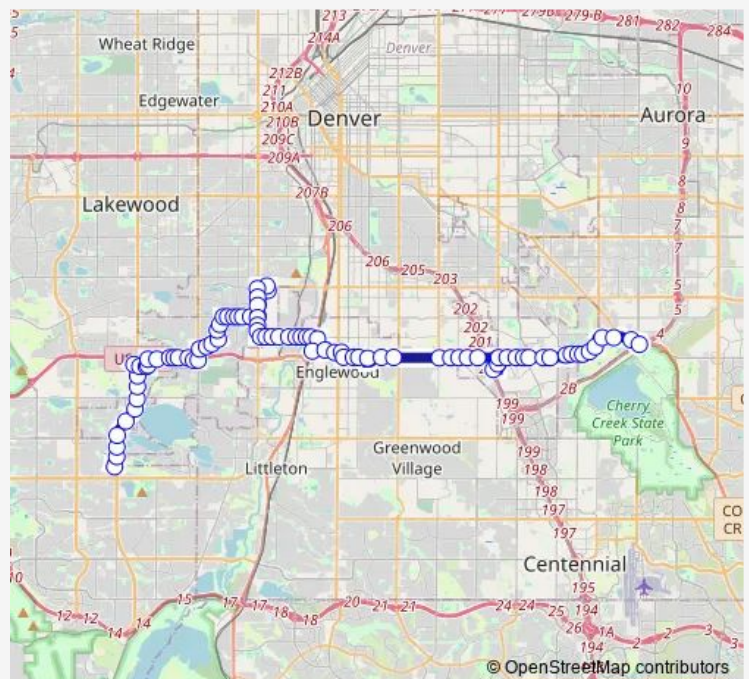

5200 Block S Wadsworth Blvd

S Wadsworth Blvd & W Belleview Ave

S Wadsworth Blvd & W Layton Ave

S Wadsworth Blvd & W Stanford Ave

S Wadsworth Blvd & W Quincy Ave

S Wadsworth Blvd & W Oxford Dr

S Wadsworth Blvd & W Mansfield Ave

W Hampden Ave & S Harlan St

W Hampden Ave & S Depew St

W Hampden Ave & S Sheridan Blvd

S Sheridan Blvd & W Hampden Ave

Route schedule

Southwest Plaza — Nine Mile Station Gate J

Monday 05:21-21:30

Tuesday 05:21-21:30

Wednesday 05:21-21:30

Thursday 05:21-21:30

Friday 05:21-21:30

Saturday 05:20-21:30

Sunday 07:44-20:42

Route info

Direction: Southwest Plaza

Stops: 91

Trip Duration: 1 hour 24 min

35 — Hampden Avenue

W Dartmouth Ave & S Sheridan Blvd Farside

W Dartmouth Ave & S Yates St

W Dartmouth Ave & S Winona Ct

S Raleigh St & W Dartmouth Ave

S Raleigh St & W Bates Ave