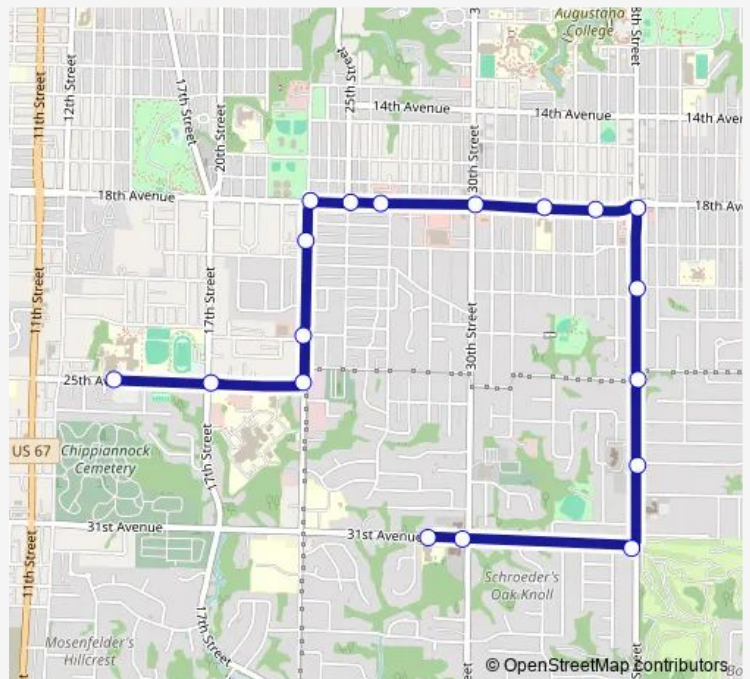

Bus 35

[Go to website](#)

Direction
Eugene Field — Rihs

18 stops

[Open route schedule](#)

- Eugene Field
- 30 St & 31 Ave
- 38 St & 31 Ave
- 38 St & 28 Ave
- 38 St & 24 Ave
- 38 St & 22 Ave
- 38 St & 18 Ave
- 36 St & 18 Ave
- Washington Jr. High
- 30 St & 18 Ave
- 28 St & 18 Ave
- 25 St & 18 Ave
- 24 St & 18 Ave
- 24 St & 20 Ave
- 24 St & 23 Ave
- 24 St & 25 Ave
- 17 St & 25 Ave Shelter
- Rihs

Route schedule

Eugene Field — Rihs

Monday	15:10
Tuesday	15:10
Wednesday	15:10
Thursday	15:10
Friday	15:10
Saturday	—
Sunday	—

Route info

Direction: Eugene Field

Stops: 18

Trip Duration: 0 hour 20 min

Direction

Washington Jr. High — Eugene Field

32 stops

[Open route schedule](#)

Washington Jr. High

36 St & 18 Ave

38 St & 18 Ave

40 St & 18 Ave

42 St & 18 Ave

Trip Duration: 0 hour 17 min

24 St & 20 Ave

24 St & 23 Ave

24 St & 25 Ave

River Park Health

24 St & 29 Ave

24 St & 31 Ave

Eugene Field