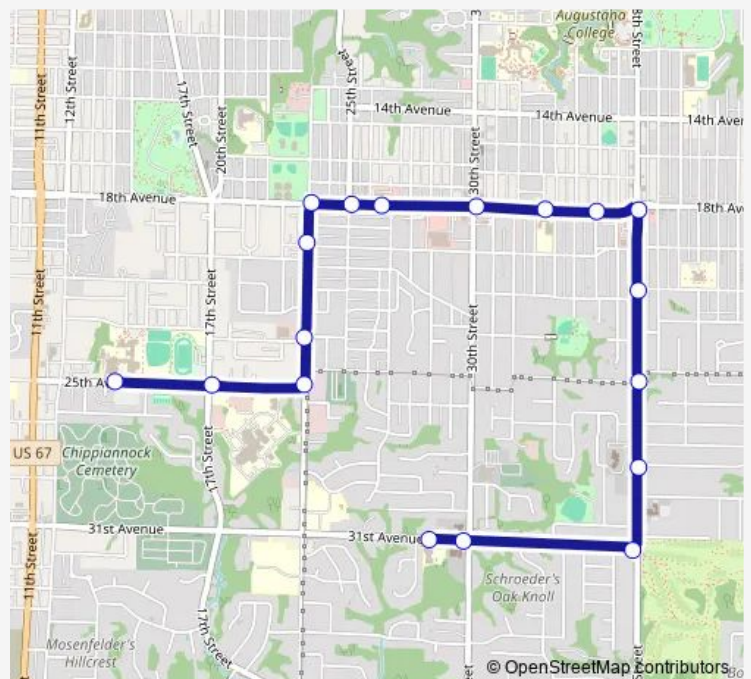

### Direction

Eugene Field — Rihs

18 stops

[Open route schedule](#)

Eugene Field

30 St & 31 Ave

38 St & 31 Ave

38 St & 28 Ave

24 St & 18 Ave

24 St & 20 Ave

24 St & 23 Ave

24 St & 25 Ave

17 St & 25 Ave Shelter

Rihs

### Route info

Direction: Eugene Field

Stops: 18

Trip Duration: 0 hour 20 min

**Direction**

Washington Jr. High — Eugene Field

32 stops

[Open route schedule](#)

## Route info

Direction: Washington Jr. High

Stops: 32

Trip Duration: 0 hour 17 min

24 St & 20 Ave

24 St & 23 Ave

24 St & 25 Ave

River Park Health