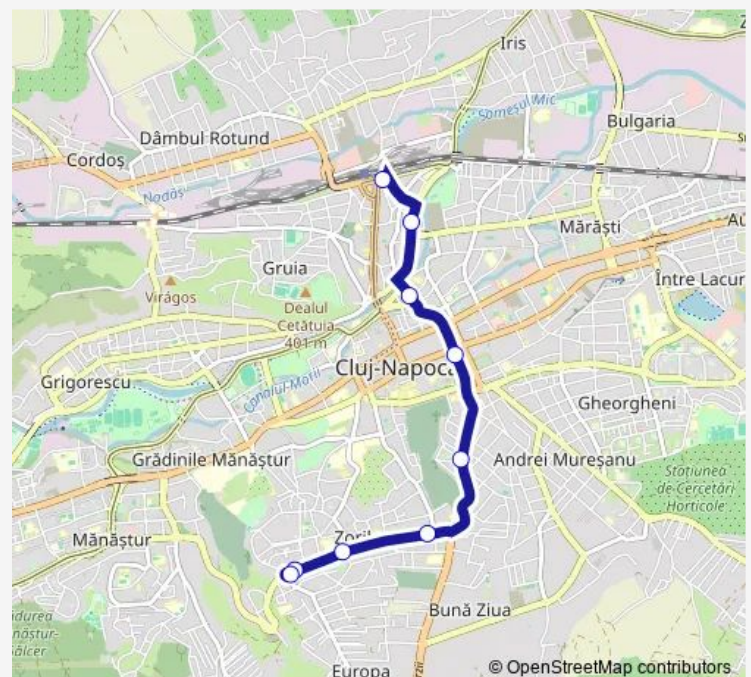

Bus 35 Cart. Zorilor - P-ta Garii[Go to website](#)**Direction**

P-a Gării Sud — Disp. Zorilor

9 stops

[Open route schedule](#)

P-a Gării Sud

Traian

I.P. Voiteti

Teatru

Tuesday 05:00-22:08

Wednesday 05:00-22:08

Thursday 05:00-22:08

Friday 05:00-22:08

Saturday 05:24-22:12

Sunday 06:01-22:12

Route info

Direction: P-a Gării Sud

Stops: 9

Trip Duration: 0 hour 19 min

35 — Cart. Zorilor - P-ta Garii

Direction

Disp. Zorilor — P-a Gării Sosire

11 stops

[Open route schedule](#)

Disp. Zorilor

Route info

Direction: Disp. Zorilor

Stops: 11

Trip Duration: 0 hour 21 min

35 Bus time schedules and route maps are available in an offline PDF at busmaps.com. Use the busmaps.com website to see live bus times, train schedule or subway schedule, and step-by-step directions for all public transit in Cluj-Napoca