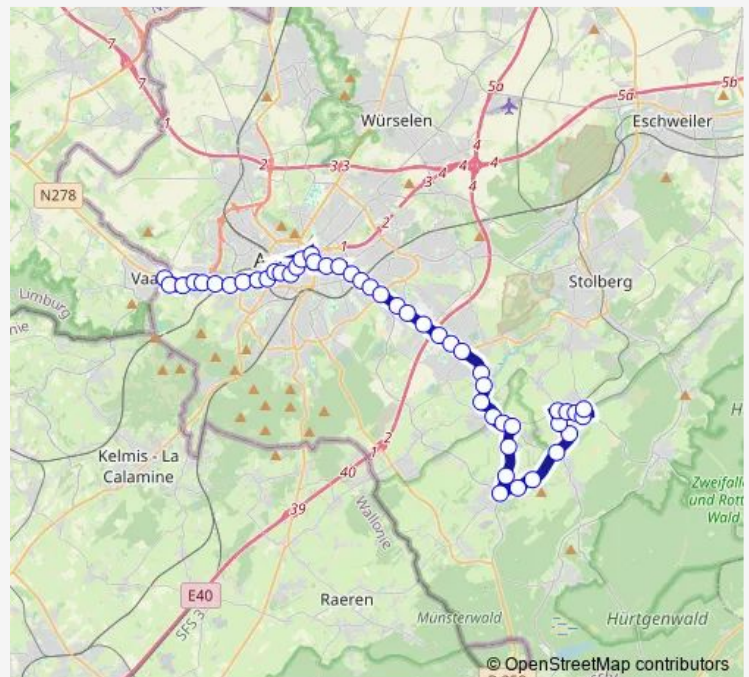

### Route schedule

Aachen, Vaalserquartier Vaals Grenze — Stolberg, Breinig  
Entengasse

Monday 07:03

Tuesday 05:58-21:10

Wednesday 05:58-21:10

Thursday 05:58-18:47

Friday 05:58-21:10

Saturday 05:58-19:51

### Route info

Direction: Aachen, Vaalserquartier Vaals Grenze

Stops: 48

Trip Duration: 1 hour 9 min

35 — Vaals Grenze - Westfriedhof - Aachen Bushof - Brand - Kornelimünster - Walheim - Breinig

Aachen, Bahnhof Rothe Erde (Bus)