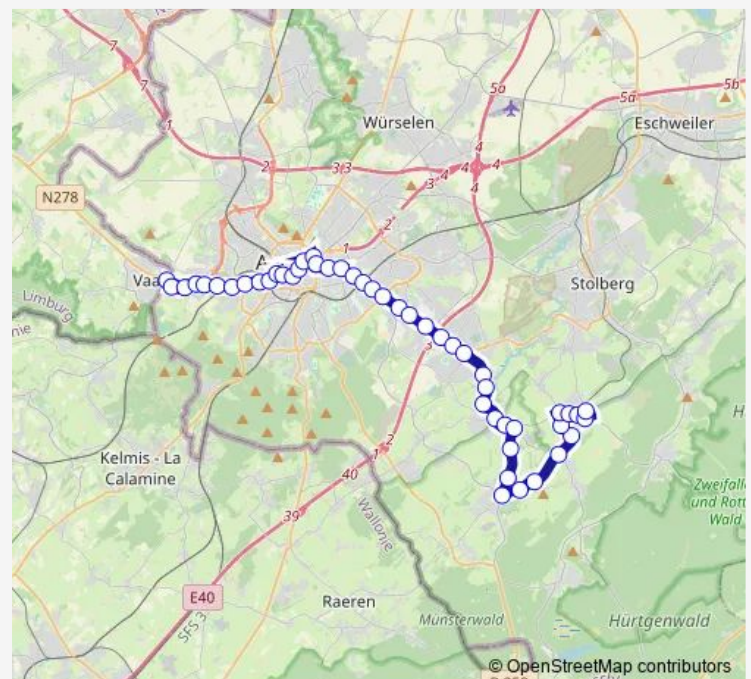

Aachen, Bushof

Aachen, Hansemannplatz

Aachen, Kaiserplatz

Aachen, Scheibenstraße

Aachen, Josefskirche (Justizzentrum)

Aachen, Elsassstraße

Route schedule

Aachen, Vaalserquartier Vaals Grenze — Stolberg, Breinig
Entengasse

Monday 05:58-21:10

Tuesday 05:58-21:10

Wednesday 05:58-21:10

Thursday 05:58-21:10

Friday 05:58-21:10

Saturday 06:08-19:51

Sunday —

Route info

Direction: Aachen, Vaalserquartier Vaals Grenze

Stops: 48

Trip Duration: 1 hour 9 min

35 — Vaals Grenze - Westfriedhof - Aachen Bushof - Brand - Kornelimünster - Walheim - Breinig

Aachen, Bahnhof Rothe Erde (Bus)