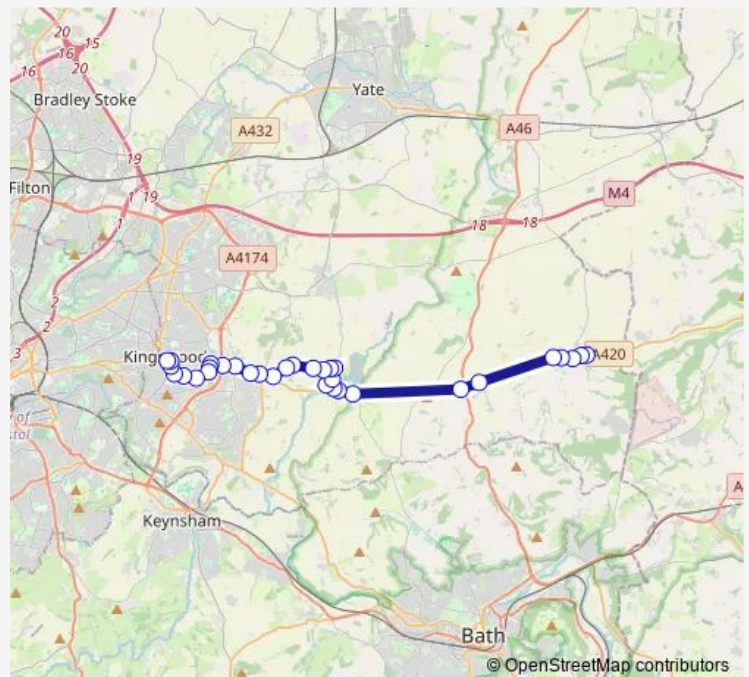

Chesley Hill

The Griffin

Church Avenue

Route schedule

Withymead Road — Cecil Road

Monday 07:00

Tuesday 07:00

Wednesday 07:00

Thursday 07:00

Friday 07:00

Saturday 07:00

Sunday —

Route info

Direction: Withymead Road

Stops: 28

Trip Duration: 0 hour 28 min

■ 35 — Marshfield - Wick - Warmley - Kingswood

Station Road

Baden Road

Tenniscourt Road

Fussell Court

Crates Close

Civic Centre

Cecil Road

Direction

Withymead Road — Cecil Road

32 stops

[Open route schedule](#)

Withymead Road

Marshfield Community Centre

The Crown Hotel

Hebron Hall