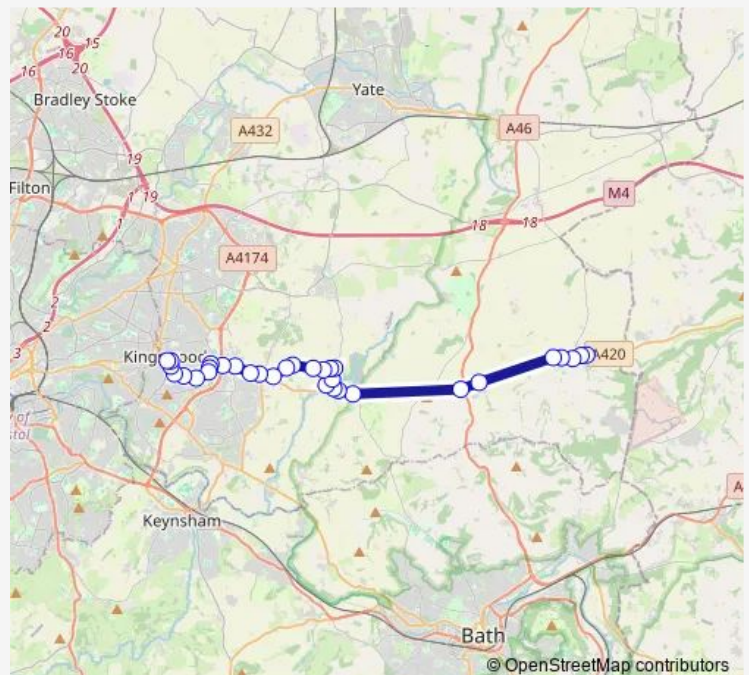

Chesley Hill

The Griffin

Church Avenue

Route schedule

Withymead Road — Cecil Road

Monday 07:00

Tuesday 07:00

Wednesday 07:00

Thursday 07:00

Friday 07:00

Saturday 07:00

Sunday —

Route info

Direction: Withymead Road

Stops: 28

Trip Duration: 0 hour 28 min

■ 35 — Marshfield - Wick - Warmley - Kingswood

Station Road

Baden Road

Tenniscourt Road

Fussell Court

Crates Close

Civic Centre

Cecil Road

Direction

Withymead Road — Cecil Road

32 stops

[Open route schedule](#)

Withymead Road

Marshfield Community Centre

The Crown Hotel

Hebron Hall