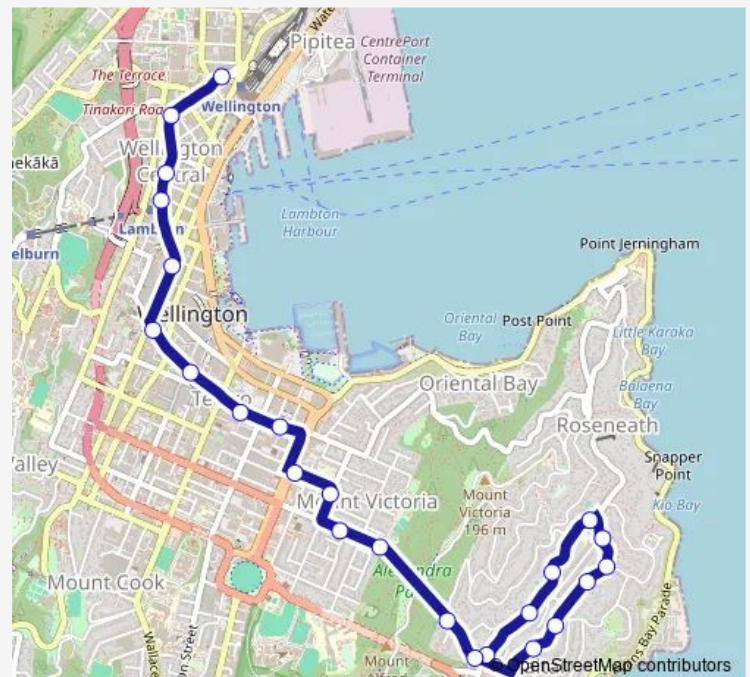

Bus 35 Hataitai - Wellington

[Go to website](#)

Direction

Wellington Station - Stop A — Waipapa Road (near 101)

22 stops

[Open route schedule](#)

Wellington Station - Stop A

Lambton Quay North - Stop D

Lambton Central - Stop B

Lambton Quay at Hunter Street

Willis Street at Willbank Court

Manners Street at Cuba Street - Stop B

Courtenay Place at Courtenay Central

Courtenay Place - Stop C

Elizabeth Street (near 7)

Brougham Street (near 51)

Pirie Street at Porritt Avenue (near 77)

Pirie Street at Bus Tunnel

Waitoa Road at Bus Tunnel

Hataitai - Stop B

Hataitai Road (near 120)

Hataitai Road (near 90)

Hataitai Road at Hataitai School

Hataitai School - Arawa Road

Arawa Road at Waipapa Road

Waipapa Road at Peranga Terrace (near 31)

Waipapa Road at Kainui Road

Route schedule

Wellington Station - Stop A — Waipapa Road (near 101)

Monday 16:42-17:50

Tuesday 16:42-17:50

Wednesday 16:42-17:50

Thursday 16:42-17:50

Friday 16:42-17:50

Saturday —

Sunday —

Route info

Direction: Wellington Station - Stop A

Stops: 22

Trip Duration: 0 hour 32 min

35 — Hataitai - Wellington

BusMaps