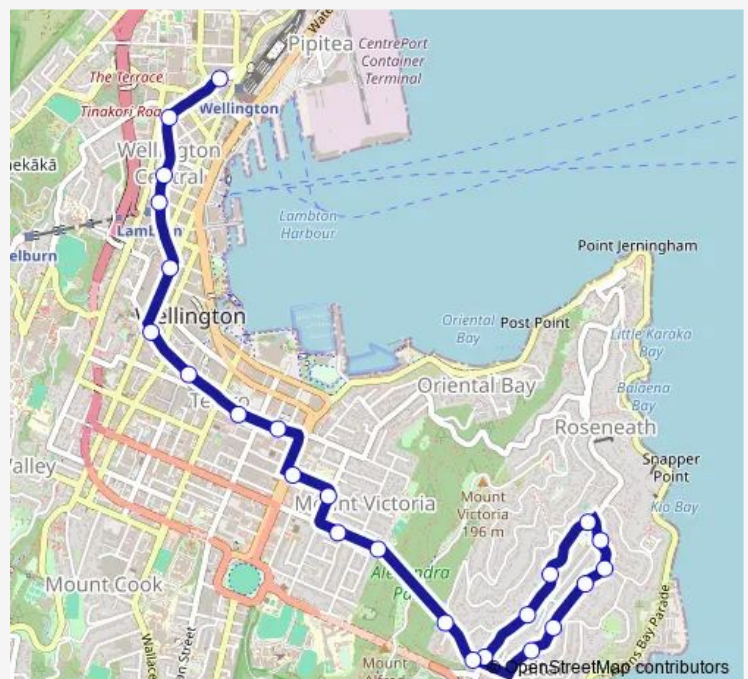

Brougham Street (near 51)

Pirie Street at Porritt Avenue (near 77)

Pirie Street at Bus Tunnel

Waitoa Road at Bus Tunnel

Hataitai - Stop B

Hataitai Road (near 120)

Hataitai Road (near 90)

Hataitai Road at Hataitai School

Hataitai School - Arawa Road

Arawa Road at Waipapa Road

Waipapa Road at Peranga Terrace (near 31)

Waipapa Road at Kainui Road

Route schedule

Wellington Station - Stop A — Waipapa Road (near 101)

Monday 16:42-17:50

Tuesday 16:42-17:50

Wednesday 16:42-17:50

Thursday 16:42-17:50

Friday 16:42-17:50

Saturday —

Sunday —

Route info

Direction: Wellington Station - Stop A

Stops: 22

Trip Duration: 0 hour 29 min

35 — Hataitai - Wellington

Direction

Hataitai - Stop C — Wellington Station - Stop E

24 stops

[Open route schedule](#)

Hataitai - Stop C