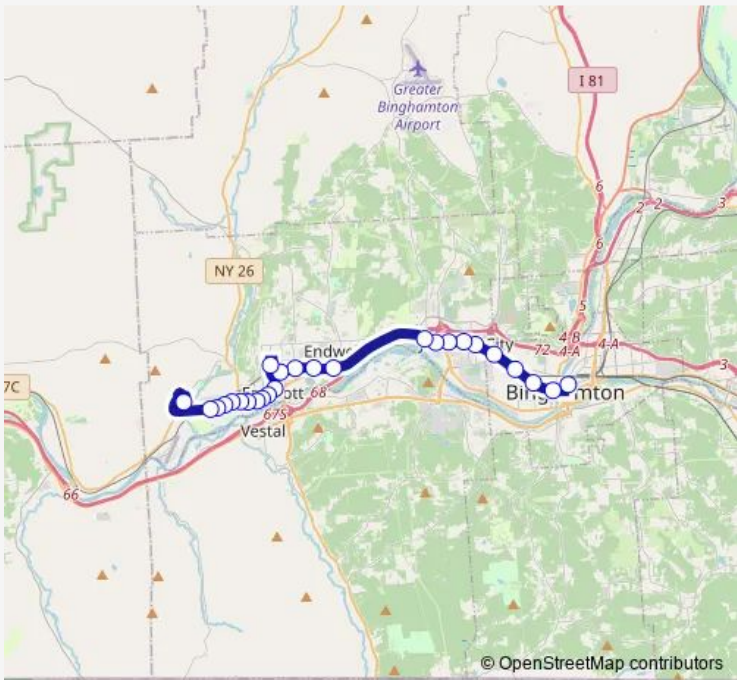

Bus 35 Endicott-Binghamton

[Go to website](#)

Direction
 E. Perimeter Rd/Glendale Tech Park — BC Junction
 64 stops
[Open route schedule](#)

- E. Perimeter Rd/Glendale Tech Park
- Glendale Tech Park/Perimeter Rd
- Main /S. Grippen
- Main /Bassett
- Main /Page
- Main/Dehart
- Main /Badger
- Main /Liberty
- Main /Mersereau
- Main /Vestal
- Main /Booth
- Main /Lincoln
- Washington /Main
- Washington /Broad
- North/Oak Hill
- Oak Hill / Clarke
- Watson/Hill
- Watson/N. Adams
- Watson/Hayes
- Watson/Taylor
- Watson/Wilson

Route schedule
 E. Perimeter Rd/Glendale Tech Park — BC Junction

Monday	06:00-19:00
Tuesday	06:00-19:00
Wednesday	06:00-19:00
Thursday	06:00-19:00
Friday	06:00-19:00
Saturday	08:00-16:00
Sunday	10:00-16:00

Route info
 Direction: E. Perimeter Rd/Glendale Tech Park
 Stops: 64
 Trip Duration: 0 hour 50 min

■ 35 — Endicott-Binghamton **BusMaps**

Watson/Seward

N Willis/Watson

N Willis/King

Center St/Country Club

Country Club/Knightlee