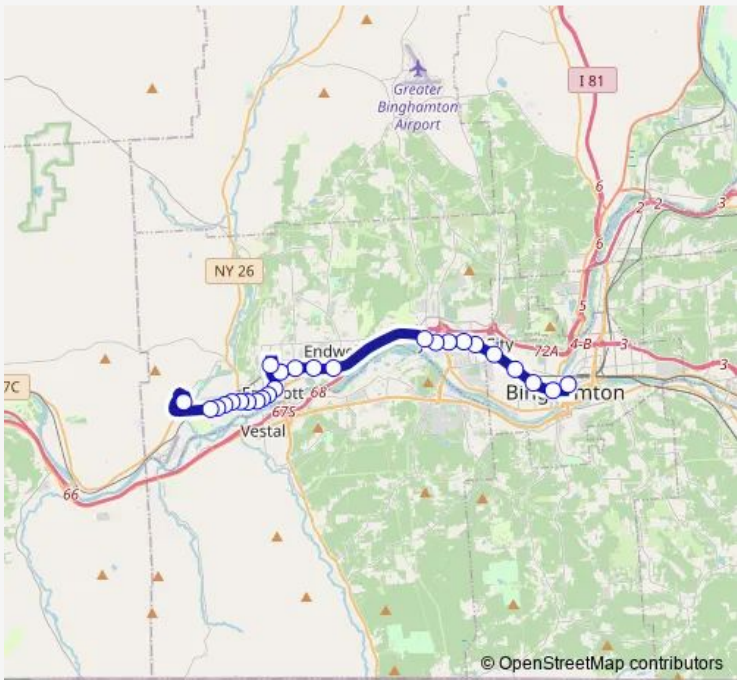

Bus 35 Endicott-Binghamton

[Go to website](#)

Direction
 E. Perimeter Rd/Glendale Tech Park — BC Junction
 64 stops
[Open route schedule](#)

- E. Perimeter Rd/Glendale Tech Park
- Glendale Tech Park/Perimeter Rd
- Main /S. Grippen
- Main /Bassett
- Main /Page
- Main/Dehart
- Main /Badger
- Main /Liberty
- Main /Mersereau
- Main /Vestal
- Main /Booth
- Main /Lincoln
- Washington /Main
- Washington /Broad
- North/Oak Hill
- Oak Hill / Clarke
- Watson/Hill
- Watson/N. Adams
- Watson/Hayes
- Watson/Taylor
- Watson/Wilson

Route schedule
 E. Perimeter Rd/Glendale Tech Park — BC Junction

Monday	06:00-19:00
Tuesday	06:00-19:00
Wednesday	06:00-19:00
Thursday	06:00-19:00
Friday	06:00-19:00
Saturday	08:00-16:00
Sunday	10:00-16:00

Route info
 Direction: E. Perimeter Rd/Glendale Tech Park
 Stops: 64
 Trip Duration: 0 hour 50 min

■ 35 — Endicott-Binghamton **BusMaps**

Watson/Seward

N Willis/Watson

N Willis/King

Center St/Country Club

Country Club/Knightlee