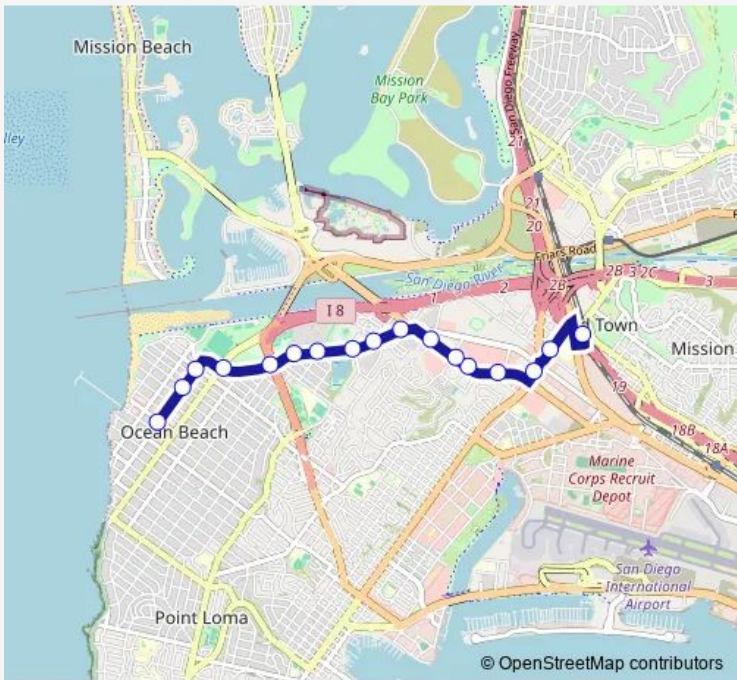

Bus 35 Ocean Beach - Old Town

[Go to website](#)

Direction
 Old Town Transit Center — Cable St & Newport Av
 17 stops
[Open route schedule](#)

- Old Town Transit Center
- Rosecrans St & Kurtz St
- Rosecrans St & Midway Dr
- Midway Dr & East Dr
- Midway Dr & Fordham St
- Midway Dr & Kemper St
- Midway Dr & Duke St
- West Point Loma Bl & Groton St
- West Point Loma Bl & Loma Riviera Dr
- West Point Loma Bl & Rue D'Orleans
- West Point Loma Bl & Rialto St
- West Point Loma Bl & Mentone St
- West Point Loma Bl & Nimitz Bl
- West Point Loma Bl & Sunset Cliffs Bl
- Cable St & Voltaire St
- Cable St & Brighton Av
- Cable St & Newport Av

Route schedule
 Old Town Transit Center — Cable St & Newport Av

Monday	05:41-23:04
Tuesday	05:41-23:04
Wednesday	05:41-23:04
Thursday	05:41-23:04
Friday	05:41-23:04
Saturday	06:11-23:04
Sunday	06:11-23:04

Route info
 Direction: Old Town Transit Center
 Stops: 17
 Trip Duration: 0 hour 25 min

Direction

Cable St & Newport Av — Old Town Transit Center

19 stops

[Open route schedule](#)

Cable St & Newport Av

Cable St & Narragansett Av

Old Town Transit Center

Route schedule

Cable St & Newport Av — Old Town Transit Center

Monday 05:13-22:11

Tuesday 05:13-22:11

Wednesday 05:13-22:11

Thursday 05:13-22:11

Friday 05:13-22:11