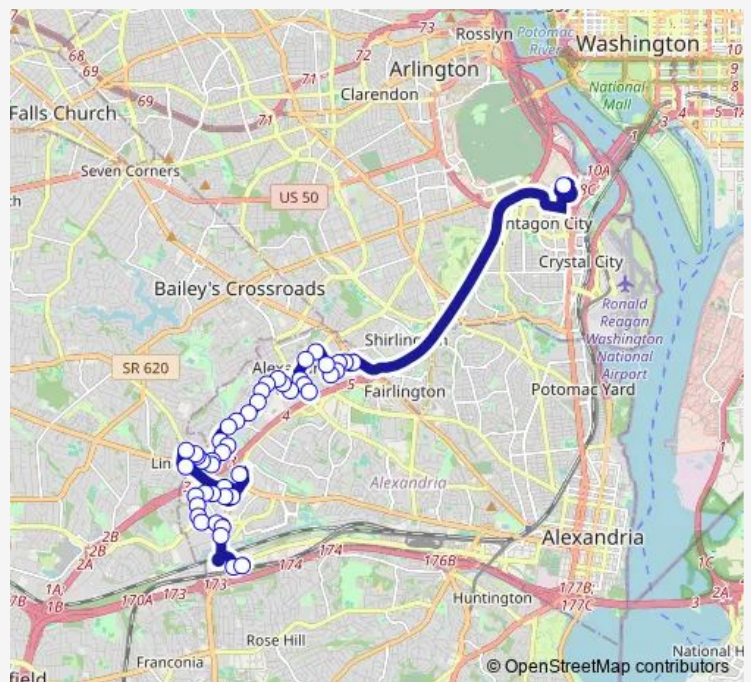

N Beauregard St + Morgan St

N Armistead St + N Beauregard St

514 N Armistead St

N Armistead St + Mayflower Ct

Quantrell Ave + N Armistead St

Linconia Rd + Quantrell Av

Lincolnia Rd + Breckenridge Pl

Lincolnia Rd + N Beauregard St

N Beauregard St + Gloucester Rd

N Beauregard St + Chambliss St

Little River Tpke + Oasis Dr / Landmark Plaza

Stevenson Ave + S Van Dorn St

Landmark Transit Ctr

Route schedule

Mark Center Station - Bay 6 — Landmark Transit Ctr

Monday	15:39
Tuesday	15:39
Wednesday	15:39
Thursday	15:39
Friday	15:39
Saturday	—
Sunday	—

Route info

Direction: Mark Center Station - Bay 6

Stops: 21

Trip Duration: 0 hour 26 min

35 — Van Dorn Metro – Yoakum Pkwy – Beauregard St – Pentagon Metro **BusMaps**

Direction: Van Dorn St Metro Station - Bay A

Stops: 44

Trip Duration: 0 hour 55 min

N Beauregard St + Roanoke Av

N Beauregard St + Reading Av

N Beauregard St + Rayburn Av

Beauregard St + N Highview Ln

N Beauregard St + Mark Center Dr