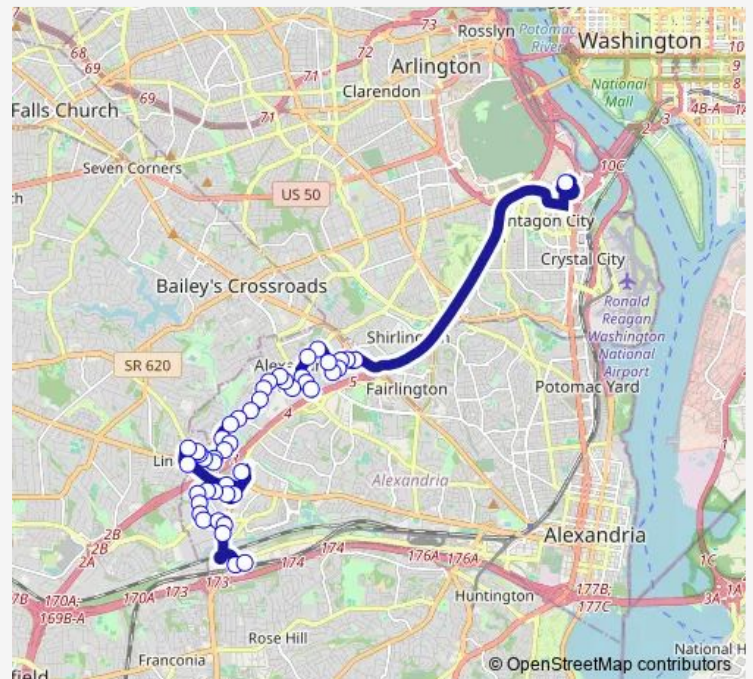

Southern Towers - Graham Bldg

Southern Towers - Sherwood Bldg

Southern Towers - Stratford Bldg

Mark Center Station - Bay 6

Mark Center Dr + N Beauregard St

N Beauregard St + Mark Center Dr

Beauregard St + N Highview Ln

N Beauregard St + Rayburn Ave

N Beauregard St + Reading Ave

N Beauregard St + Roanoke Ave

N Beauregard St + Sanger Ave

Route schedule

Pentagon Metro Station - Bay U7 — Van Dorn St Metro Station - Bay C

Monday	04:49-02:18 ⁺¹
Tuesday	04:49-02:18 ⁺¹
Wednesday	04:49-02:18 ⁺¹
Thursday	04:49-02:18 ⁺¹
Friday	04:49-02:18 ⁺¹
Saturday	05:49-02:29 ⁺¹
Sunday	05:49-01:29 ⁺¹

Route info

Direction: Pentagon Metro Station - Bay U7

Stops: 46

Trip Duration: 1 hour 9 min

35 — Van Dorn Metro – Yoakum Pkwy – Beauregard St – Pentagon Metro **BusMaps**

N Beaugard St + Morgan St

N Armistead St + N Beaugard St

Little River Tpke + Oasis Dr / Landmark Plaza

Duke St + S Walker St

Landmark Transit Ctr

101 S Van Dorn St

Stevenson Ave + S Van Dorn St

5951 Stevenson Ave

Stevenson Ave + S Whiting St

Yoakum Pkwy + Stevenson Ave