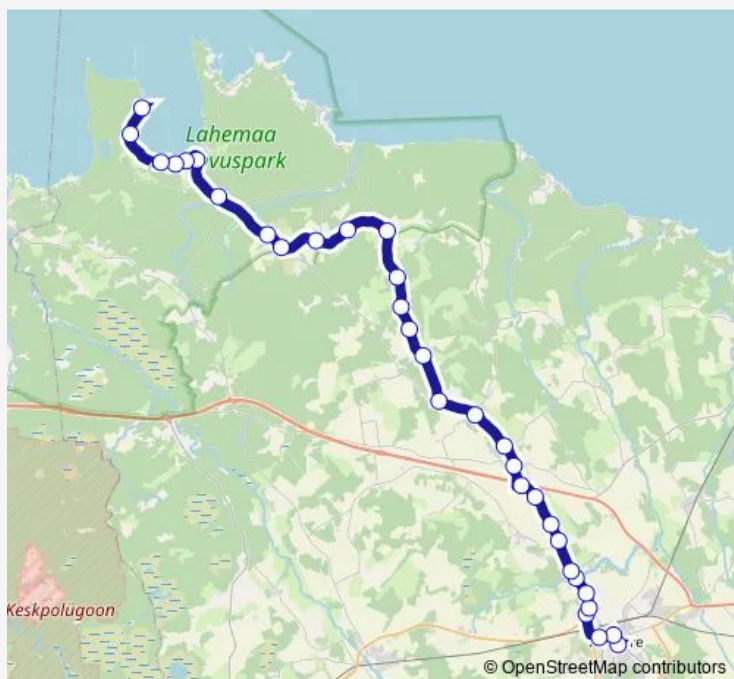

Thursday 09:00

Friday 09:00

Saturday 09:00

Sunday 09:00

Route info

Direction: Rakvere bussijaam

Stops: 32

Trip Duration: 0 hour 56 min