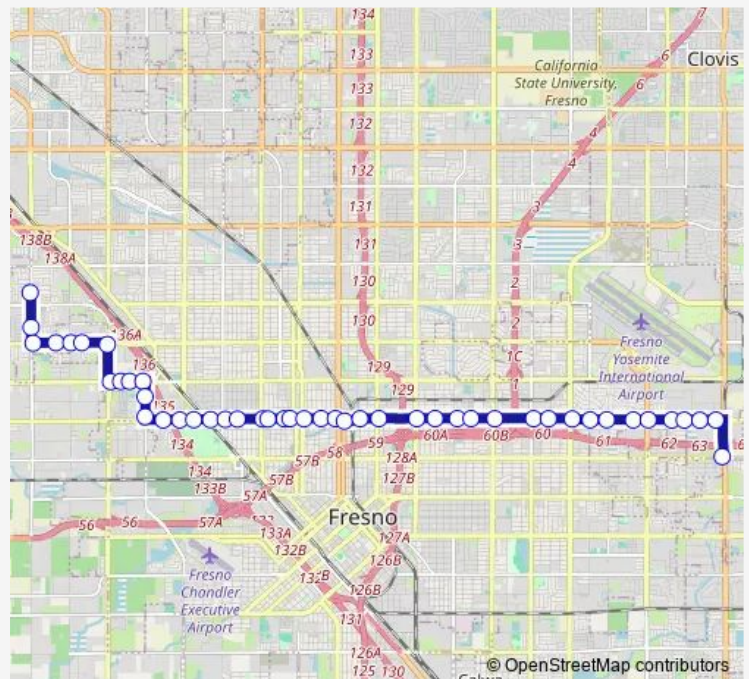

SE Olive - Adoline

SE Olive - Palm

SW Olive - Wilson

Route schedule

NW Brawley - Fountain Way — NW Belmont - Clovis

Monday 05:43-21:18

Tuesday 05:43-21:18

Wednesday 05:43-21:18

Thursday 05:43-21:18

Friday 05:43-21:18

Saturday 06:49-18:19

Sunday 06:49-18:19

Route info

Direction: NW Brawley - Fountain Way

Stops: 46

Trip Duration: 0 hour 51 min

35 — Olive

SW Olive - Broadway

SW Olive - Yosemite

SE Olive - VAN Ness

SE Olive - SAN Pablo

SW Olive - Blackstone

SE Olive - Abby

SE Olive - Clark

Stops: 47

Trip Duration: 0 hour 50 min

NW Olive - DEL Mar

NE Olive - Fulton

NW Olive - Echo

NE Olive - Wilson

NW Olive - Palm

NW Olive - Adoline