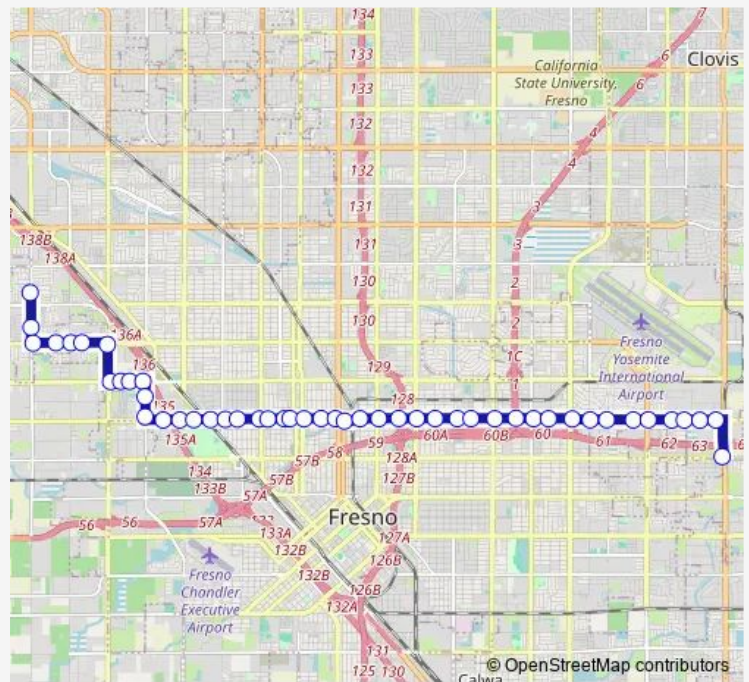

SE Olive - Palm

SW Olive - Wilson

### Route schedule

NW Brawley - Fountain Way — NW Belmont - Clovis

Monday	05:43-21:18
Tuesday	05:43-21:18
Wednesday	05:43-21:18
Thursday	05:43-21:18
Friday	05:43-21:18
Saturday	06:49-18:19
Sunday	06:49-18:19

### Route info

Direction: NW Brawley - Fountain Way

Stops: 46

Trip Duration: 0 hour 46 min

35 — Olive

SW Olive - Broadway

SW Olive - Yosemite

SE Olive - VAN Ness

**Route info**

Direction: NW Belmont - Clovis

Stops: 47

Trip Duration: 0 hour 50 min

NW Olive - DEL Mar

NE Olive - Fulton

NW Olive - Echo

NE Olive - Wilson