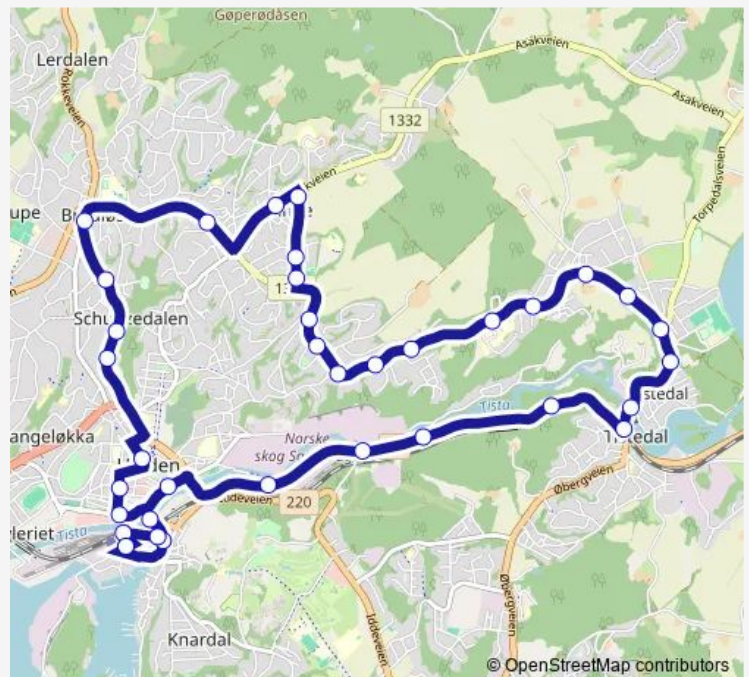

Thursday 05:30-21:00

Friday 05:30-21:00

Saturday 09:00-21:00

Sunday 13:00-21:00

Route info

Direction: Halden bussterminal

Stops: 36

Trip Duration: 0 hour 26 min

35 — Næridsrød - Tistedal

Nybo

Vedenveien

Veden

Lille Veden

Paviljongen

Tistedalen

Tistedalveien