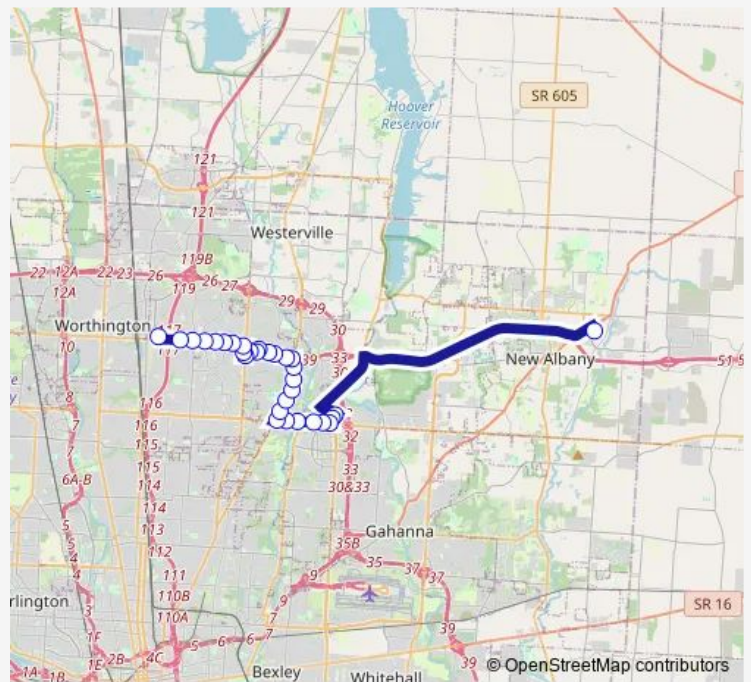

**Bus 35 Dublin-Granville**

[Go to website](#)

**Direction**  
 NEW Albany Park & Ride — Boardwalk ST & Shapter Ave  
 31 stops  
[Open route schedule](#)

- NEW Albany Park & Ride
- Easton Terminal BAY 5
- Stelzer RD AT Sams Club
- Morse RD & Stelzer Rd
- Morse RD & Easton Loop
- Morse RD & Morse Crossing
- Morse RD & Trindel Way
- Morse RD & Dunbridge St
- Morse RD & Westerville Rd
- Westerville RD & Wallingford Ave
- Westerville RD & Valley Park Ave
- Westerville RD & Frenchpark Dr
- Westerville RD & Jonathan Noble Way
- Westerville RD & Johnny Appleseed Ct
- OLD Dublin-Granville & Westerville Rd
- OLD Dublin-Granville RD & Valley Ln
- SR 161 SVC RD & Ponderosa
- State Route 161 & Northern Woods Ln
- State Route 161 & Forest Hills Blvd
- Forest Hills Blvd & Northland Plaza Dr
- Northland Plaza DR & S Service Rd

Route schedule  
 NEW Albany Park & Ride — Boardwalk ST & Shapter Ave

Monday	04:55-21:55
Tuesday	04:55-21:55
Wednesday	04:55-21:55
Thursday	04:55-21:55
Friday	04:55-21:55
Saturday	05:00-22:00
Sunday	05:00-22:00

Route info  
 Direction: NEW Albany Park & Ride  
 Stops: 31  
 Trip Duration: 0 hour 48 min

35 — Dublin-Granville

Northland Plaza DR & Cleveland Ave

Northland Transit Center BAY 6

State RTE 161 AND Cleveland Ave

## Route info

Direction: Boardwalk ST &amp; Shapter Ave

Stops: 32

Trip Duration: 0 hour 42 min

Morse RD & Trindel Way

Morse RD & Sunbury Rd

Morse RD & Morse Crossing

Stelzer RD & Morse Rd