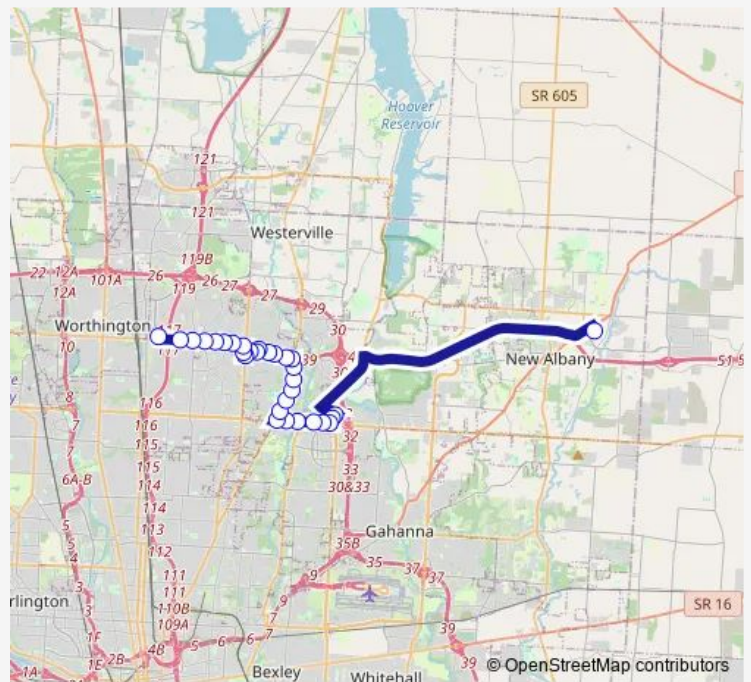

Bus 35 Dublin-Granville

[Go to website](#)

Direction
 NEW Albany Park & Ride — Boardwalk ST & Shapter Ave
 31 stops
[Open route schedule](#)

- NEW Albany Park & Ride
- Easton Terminal BAY 5
- Stelzer RD AT Sams Club
- Morse RD & Stelzer Rd
- Morse RD & Easton Loop
- Morse RD & Morse Crossing
- Morse RD & Trindel Way
- Morse RD & Dunbridge St
- Morse RD & Westerville Rd
- Westerville RD & Wallingford Ave
- Westerville RD & Valley Park Ave
- Westerville RD & Frenchpark Dr
- Westerville RD & Jonathan Noble Way
- Westerville RD & Johnny Appleseed Ct
- OLD Dublin-Granville & Westerville Rd
- OLD Dublin-Granville RD & Valley Ln
- SR 161 SVC RD & Ponderosa
- State Route 161 & Northern Woods Ln
- State Route 161 & Forest Hills Blvd
- Forest Hills Blvd & Northland Plaza Dr
- Northland Plaza DR & S Service Rd

Route schedule
 NEW Albany Park & Ride — Boardwalk ST & Shapter Ave

Monday	04:55-21:55
Tuesday	04:55-21:55
Wednesday	04:55-21:55
Thursday	04:55-21:55
Friday	04:55-21:55
Saturday	05:00-22:00
Sunday	05:00-22:00

Route info
 Direction: NEW Albany Park & Ride
 Stops: 31
 Trip Duration: 0 hour 50 min

35 — Dublin-Granville

Northland Plaza DR & Cleveland Ave

Northland Transit Center BAY 6

State RTE 161 AND Cleveland Ave

Saturday 05:04-22:03

Sunday 05:04-22:03

Route info

Direction: Boardwalk ST & Shapter Ave

Stops: 32

Trip Duration: 0 hour 41 min

Morse RD & Trindel Way

Morse RD & Sunbury Rd