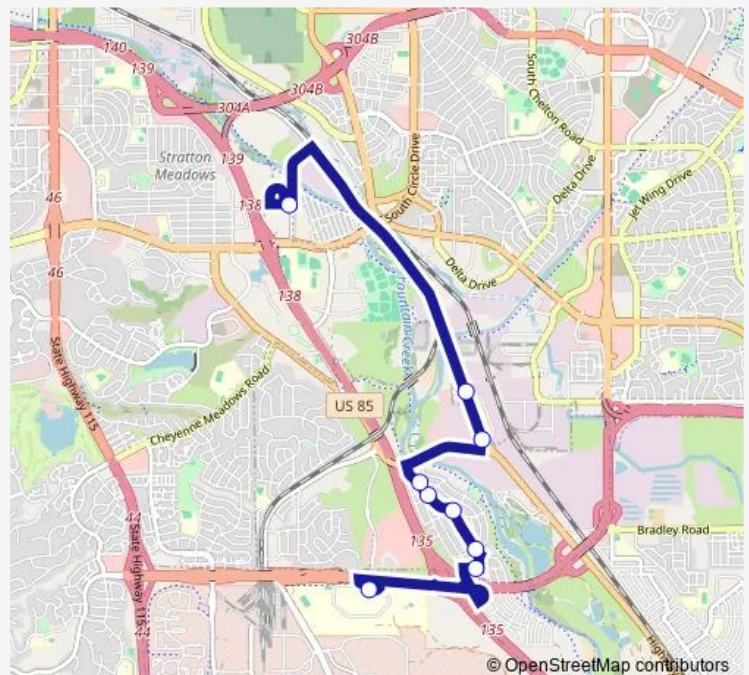

Maxwell/Corning

Maxwell/Glenwood

Maxwell/Naples

Maxwell/Claiborne

Las Vegas/Hwy 85-87

Las Vegas/Wabash

4 seasons dr/ Janitell

Route schedule

Route info

Direction: Ppsc Centennial

Stops: 9

Trip Duration: 0 hour 16 min

35 — LAS Vegas ST/ Ppsc

Direction

4 seasons dr/ Janitell — Ppsc Centennial

10 stops

[Open route schedule](#)

4 seasons dr/ Janitell

2739 LAS Vegas

2945 Las Vegas

Las Vegas/Hwy 85-87

Maxwell/Claiborne

1076 Maxwell

Maxwell/Glenwood

Thursday 06:11-20:51

Friday 06:11-20:51

Saturday 07:31-18:51

Sunday —

Route info

Direction: 4 seasons dr/ Janitell

Stops: 10

Trip Duration: 0 hour 14 min