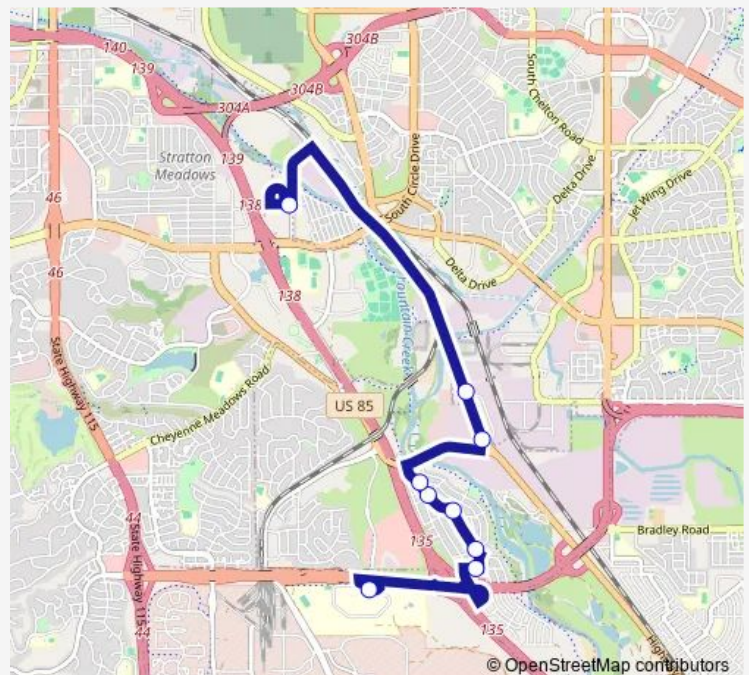

Maxwell/Corning

Maxwell/Glenwood

Maxwell/Naples

Maxwell/Claiborne

Las Vegas/Hwy 85-87

Las Vegas/Wabash

4 seasons dr/ Janitell

Route schedule

Route info

Direction: Ppsc Centennial

Stops: 9

Trip Duration: 0 hour 16 min

35 — LAS Vegas ST/ Ppsc

Direction

4 seasons dr/ Janitell — Ppsc Centennial

10 stops

[Open route schedule](#)

4 seasons dr/ Janitell

2739 LAS Vegas

2945 Las Vegas

Las Vegas/Hwy 85-87

Maxwell/Claiborne

1076 Maxwell

Maxwell/Glenwood

Thursday 06:11-20:51

Friday 06:11-20:51

Saturday 07:31-18:51

Sunday —

Route info

Direction: 4 seasons dr/ Janitell

Stops: 10

Trip Duration: 0 hour 14 min