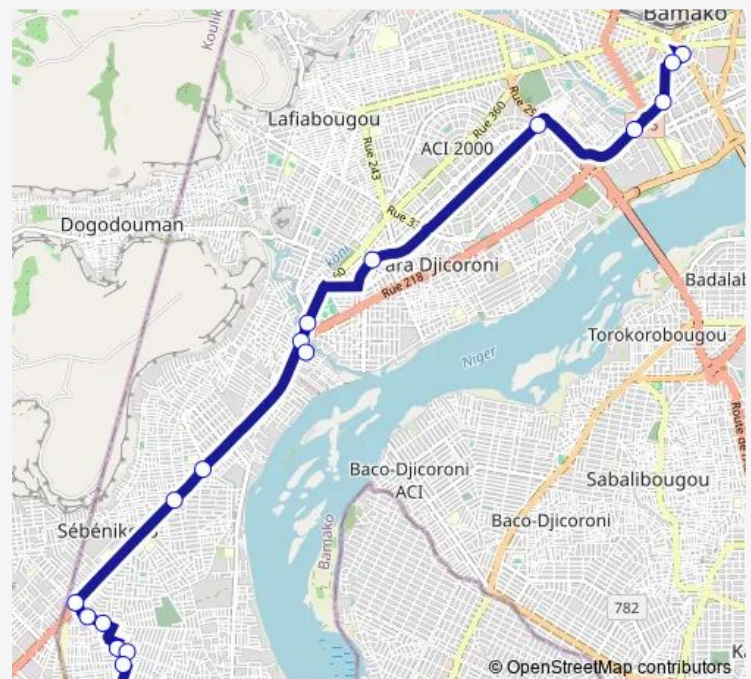

### Direction

Vox — Arrêt Ecole

17 stops

[Open route schedule](#)

Vox

Arrêt Dourouni Badialan

Virage Bamako Coura

Base Aerien

### Route schedule

Vox — Arrêt Ecole

Monday 07:20

Tuesday 07:20

Wednesday 07:20

Thursday 07:20

Friday 07:20

Saturday 07:20

### Route info

Direction: Vox

Stops: 17

Trip Duration: 1 hour 5 min

35 — Sotrama 5 : Vox Da ⇌ Sébénicoro Wèrè Da

## Route schedule

1er Terminus — Arrêt

Monday 08:29

Tuesday 08:29

Wednesday 08:29

Thursday 08:29

Friday 08:29

Saturday 08:29