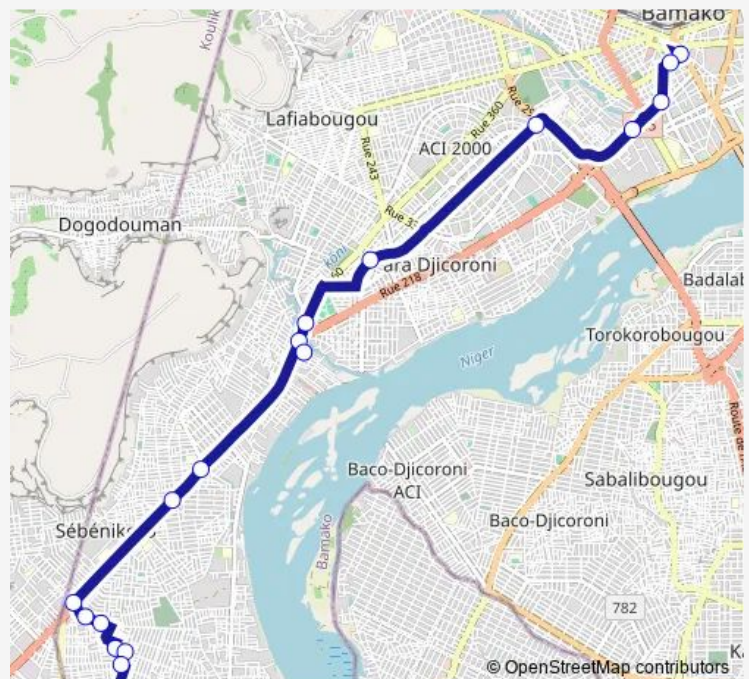

Bus 35 Sotrama 5 : Vox Da ⇌ Sébénicoro Wèrè Da

[Go to website](#)

Direction

Vox — Arrêt Ecole

17 stops

[Open route schedule](#)

Vox

Arrêt Dourouni Badialan

Virage Bamako Coura

Base Aerien

Fibre Optique

Arret Sotrama

Place La Guinée

koda

woyowoyanko

Lycée Da

Route info

Direction: Vox

Stops: 17

Trip Duration: 1 hour 5 min

■ 35 — Sotrama 5 : Vox Da ⇌ Sébénicoro Wèrè Da

Direction

1er Terminus — Arrêt

20 stops

Tuesday 08:29

Wednesday 08:29

Thursday 08:29

Friday 08:29

Saturday 08:29

Sunday 08:29

Route info

Direction: 1er Terminus