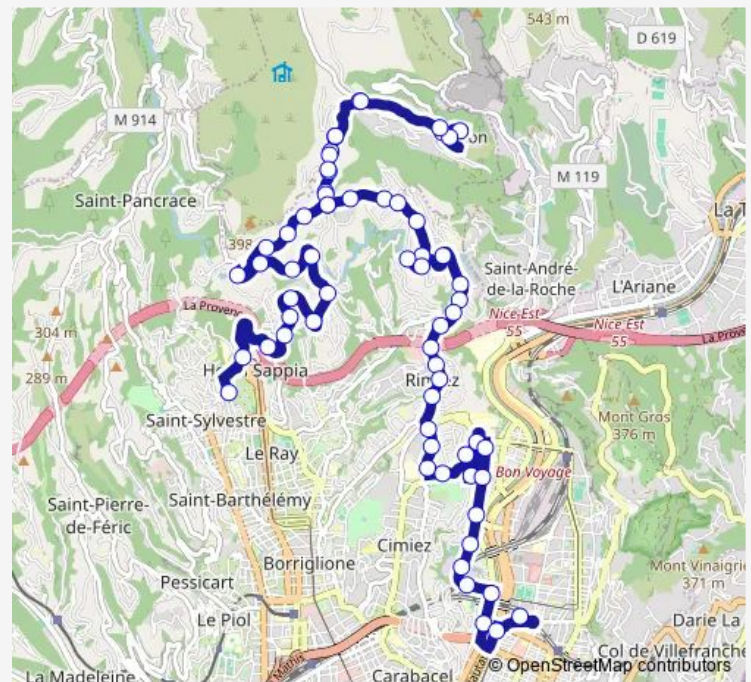

### Route schedule

Vauban — Cernuschi

Monday 06:05-19:55

Tuesday 06:05-19:55

Wednesday 06:05-19:55

Thursday 06:05-19:55

Friday 06:05-19:55

Saturday 06:10-19:55

### Route info

Direction: Vauban

Stops: 62

Trip Duration: 0 hour 49 min

35 — Cernuschi - Vauban

Rimiez Saint-George

La Séréna

La Batterie

64 stops

[Open route schedule](#)

Cernuschi

Henri Sappia

Sant'Anna

Séréna Gairaut

Temple

Fontaine

## Route schedule

Cernuschi — Vauban

Monday 05:55-20:00

Tuesday 05:55-20:00

Wednesday 05:55-20:00

Thursday 05:55-20:00

Friday 05:55-20:00

Saturday 06:10-20:15