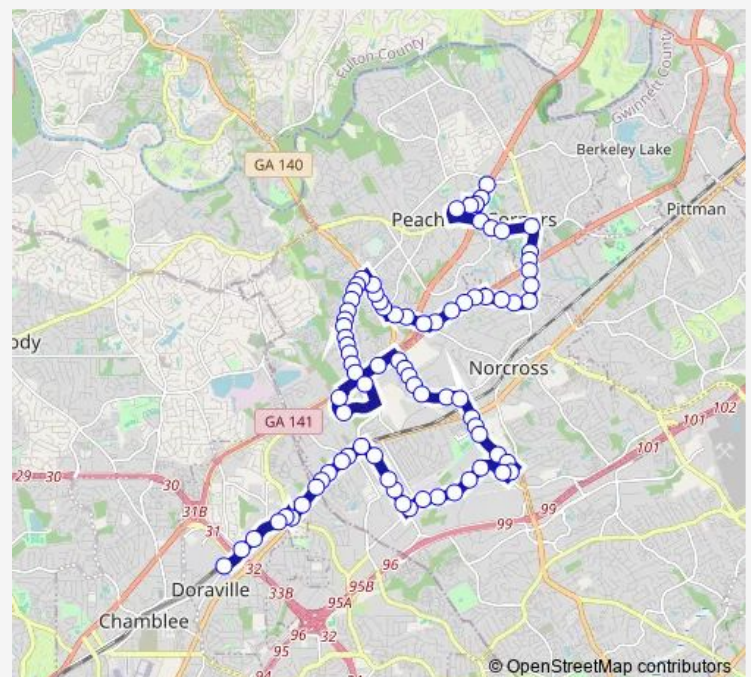

3119 Reps Miller Rd Office Park

Reps Miller Rd & Race Track

Peachtree Industrial Rd & Adva Ob

Peachtree Industrial Rd & Divots Sportsw

P'tree Ind Blvd & Peachtree Corners Cir

Peachtree Industrail Blvd & Target Plaza

Route schedule

Peachtree Pkwy & Quicktrip Ibob (End of — Doraville
Marta Station

Monday 05:20-21:05

Tuesday 05:20-21:05

Wednesday 05:20-21:05

Thursday 05:20-21:05

Friday 05:20-21:05

Saturday 06:25-19:25

Sunday —

Route info

Direction: Peachtree Pkwy & Quicktrip Ibob (End of

Stops: 81

Trip Duration: 0 hour 54 min

35 — Peachtree Pkwy - Doraville

Holcomb Bridge Rd & Bank of America Ob

Holcomb Bridge Rd & Ryan Rd

Sunday —

Route info

Direction: Doraville Marta Station

Stops: 77

Trip Duration: 0 hour 42 min

Brook Hollow Pkwy & N Norcross

N Norcross Tucker Rd & Pelican Dr Ib

Jimmy Carter Blvd & O'Riley