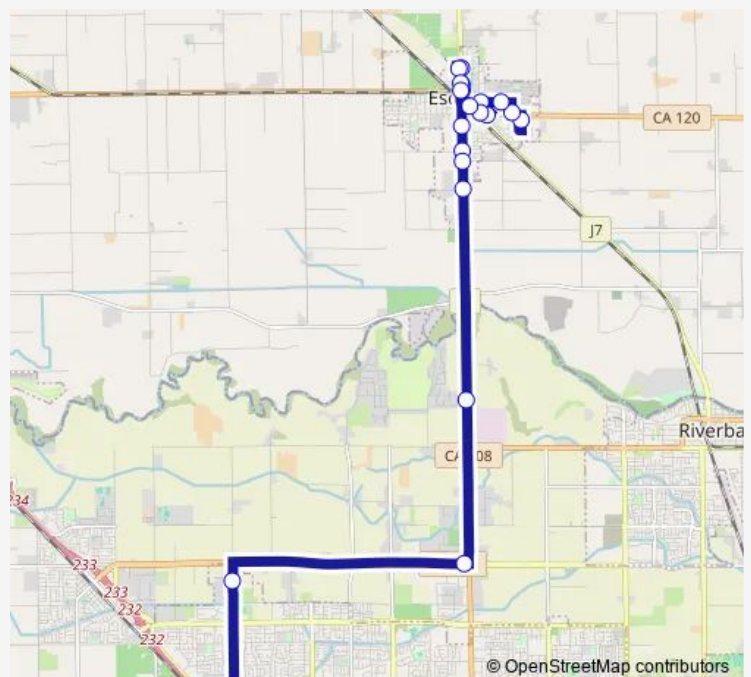

### Direction

Almond Grove Mobile Home Park — Dale Road at Veneman Avenue at Vintage Faire Mall

21 stops

[Open route schedule](#)

- Almond Grove Mobile Home Park
- Elizabeth Avenue at Jackson Avenue
- California Street at Mitchell Avenue
- California Avenue at Jackson Avenue - Rite Aid Pharmacy
- Coley Avenue at 3rd Street - US Post Office
- 2nd Street at Escalon Library
- Escalon Downtown Park and Ride Lot Main St at Viking Street
- Escalon Bellota Road at Yosemite Avenue at Crossroads Plaza
- Escalon Bellota Road at Vista High School
- Escalon Bellota Road at Heritage House
- Escalon Community Center at Escalon Bellota Road
- Escalon Bellota Road at La Mesa Street
- Escalon Bellota Road at Yosemite Avenue
- Mchenry Avenue Across from Mar-Val's Food Stores
- Mchenry Avenue across from Escalon City Hall
- Mchenry Avenue at Catherine Way
- Mchenry Avenue at Creative Water Gardens
- Mchenry Avenue at Stewart Road
- Kiernan Avenue at Mchenry Avenue

### Route info

Direction: Almond Grove Mobile Home Park

Stops: 21

Trip Duration: 0 hour 33 min

35 — Escalon/Modesto

Dale Road at Bangs Avenue at Kaiser Permanente Medical Center

Dale Road at Veneman Avenue at Vintage Faire Mall

## Direction

Dale Road at Veneman Avenue at Vintage Faire Mall —  
Almond Grove Mobile Home Park

30 stops

[Open route schedule](#)

Dale Road at Veneman Avenue at Vintage Faire Mall

Standiford Avenue at Dale Road

## Route info

Direction: Dale Road at Veneman Avenue at Vintage Faire  
Mall

Stops: 30

Trip Duration: 0 hour 35 min

Escalon Downtown Park and Ride Lot Main St at Viking Street

2nd Street across from Escalon Library