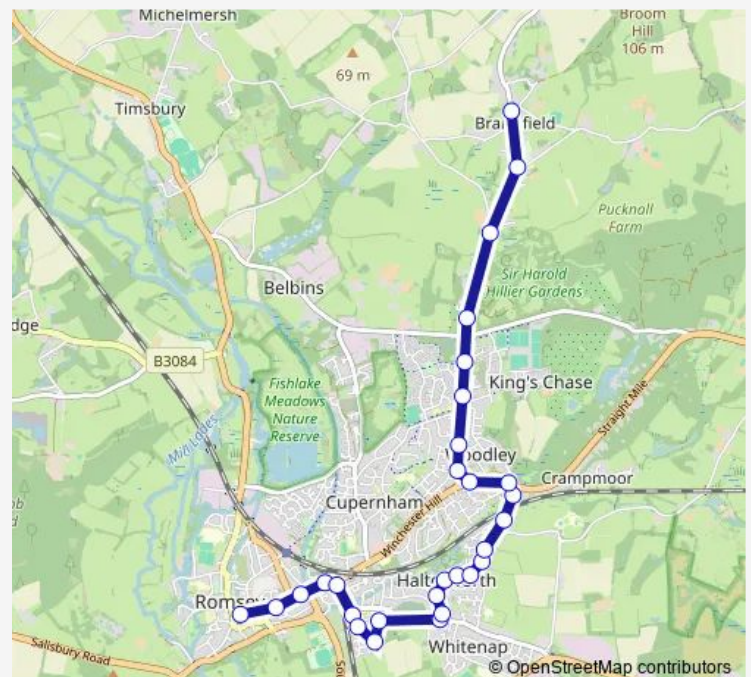

### Route schedule

Bus Station — War Memorial

Monday 14:05

Tuesday 14:05

Wednesday 14:05

Thursday 14:05

Friday 14:05

Saturday —

### Route info

Direction: Bus Station

Stops: 29

Trip Duration: 0 hour 19 min

■ 35 — Romsey - Braishfield

Winterbourne Road

Anstey Road

Woodley Close

## Direction

War Memorial — Bus Station

30 stops

[Open route schedule](#)

War Memorial

The Wheatsheaf Inn

Dog and Crook

Abbotswood Crossroads

## Route info

Direction: War Memorial

Stops: 30

Trip Duration: 0 hour 19 min

Tadburn Road

Abbey Lodge

Alma Road

Linden Road