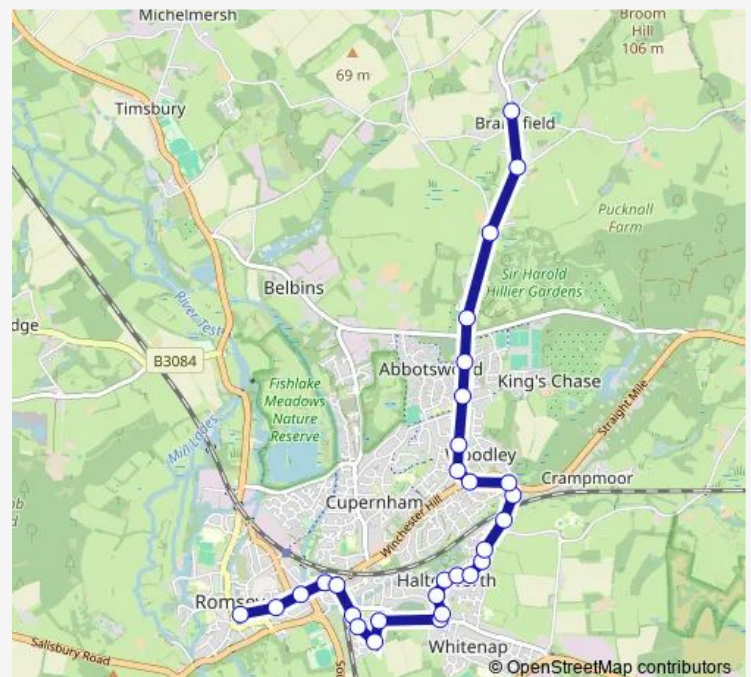

Bus 35 Romsey - Braishfield

[Go to website](#)

Direction

Bus Station — War Memorial

29 stops

[Open route schedule](#)

Bus Station

Linden Road

Thursday 14:05

Friday 14:05

Saturday —

Sunday —

Route info

Direction: Bus Station

Stops: 29

Trip Duration: 0 hour 19 min

■ 35 — Romsey - Braishfield

Winterbourne Road

Anstey Road

Woodley Close

Woodley Cemetery

Abbotswood Crossroads

Dog and Crook

The Wheatsheaf Inn

War Memorial

Direction

War Memorial — Bus Station

30 stops

[Open route schedule](#)

War Memorial

The Wheatsheaf Inn

Dog and Crook