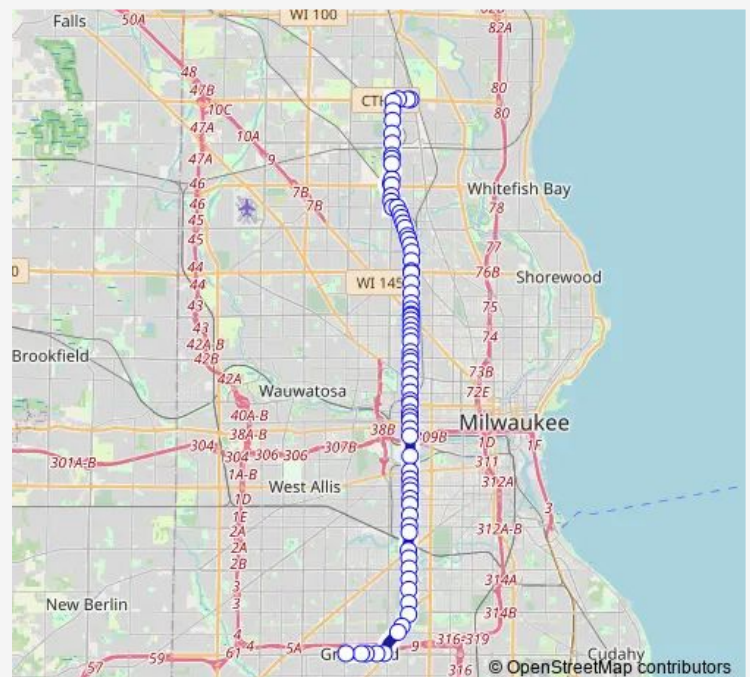

S35 & Scott

S35 & National

S35 Viaduct & Canal

Route schedule

Layton Avenue & 5850 W. — Good Hope & Teutonia

Monday 04:38-00:42⁺¹

Tuesday 04:38-00:42⁺¹

Wednesday 04:38-00:42⁺¹

Thursday 04:38-00:42⁺¹

Friday 04:38-00:42⁺¹

Saturday 05:41-00:10⁺¹

Sunday 05:52-00:12⁺¹

Route info

Direction: Layton Avenue & 5850 W.

Stops: 72

Trip Duration: 0 hour 55 min

■ 35 — 35th Street

N35 & MT Vernon

N35 & Clybourn

N35 & Wisconsin

N35 & Wells

N35 & Kilbourn

N35 & Highland

N35 & Juneau