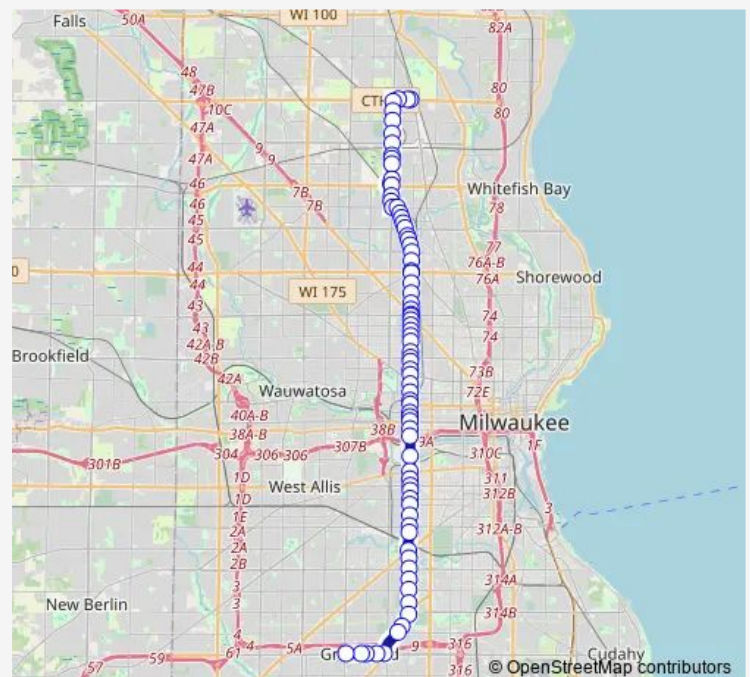

S35 & Scott

S35 & National

S35 Viaduct & Canal

Route schedule

Layton Avenue & 5850 W. — Good Hope & Teutonia

Monday 04:38-00:42⁺¹

Tuesday 04:38-00:42⁺¹

Wednesday 04:38-00:42⁺¹

Thursday 04:38-00:42⁺¹

Friday 04:38-00:42⁺¹

Saturday 05:41-00:10⁺¹

Sunday 05:52-00:12⁺¹

Route info

Direction: Layton Avenue & 5850 W.

Stops: 72

Trip Duration: 0 hour 55 min

■ 35 — 35th Street

N35 & MT Vernon

N35 & Clybourn

N35 & Wisconsin

N35 & Wells

N35 & Kilbourn

N35 & Highland

N35 & Juneau