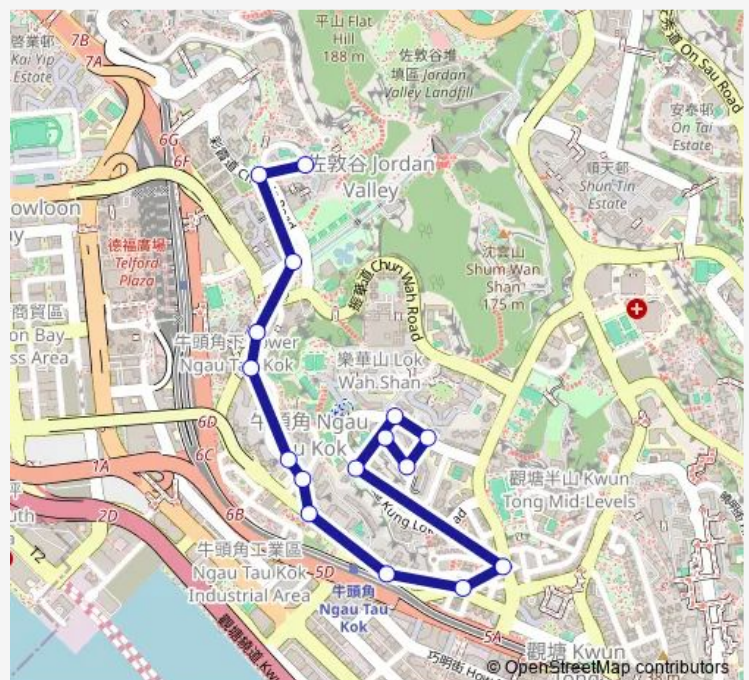

Ngau TAU KOK Road Near Ngau TAU KOK Railway Station|Ngau TAU KOK Road, Outside Lotus Tower

Kentlum Mansion

Hong Ning Road Market|Hong Ning Road, Outside Hong Ning Court

Kung LOK Road, Outside Bellevue Garden

Kung LOK Road, Outside Woodview Court

Kung LOK Road, Outside Louisa Tower

Hong LEE Road, Outside NAM Hong Building

Hong LEE Road, Outside ST. Catherine'S School FOR Girls, Kwun Tong

Route schedule

Choi HEI Road, Outside Choi Yuet House, Choi HA Estate — Hong LEE Road, Outside ST. Catherine'S School FOR Girls, Kwun Tong

Monday	06:25-23:00
Tuesday	06:25-23:00
Wednesday	06:25-23:00
Thursday	06:25-23:00
Friday	06:25-23:00
Saturday	06:25-23:00
Sunday	06:25-23:00

Route info

Direction: Choi HEI Road, Outside Choi Yuet House, Choi HA Estate

Stops: 16

Trip Duration: 0 hour 17 min

35 — Choi HA Estate - Hong LEE Court

Direction

Hong LEE Road, Outside ST. Catherine'S School FOR Girls, Kwun Tong — Choi HEI Road, Outside Choi Yuet House, Choi HA Estate