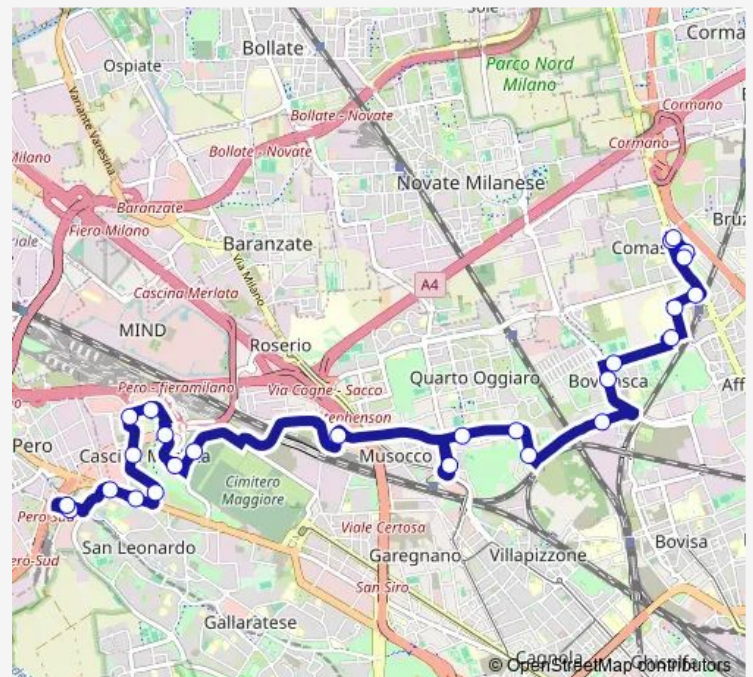

### Direction

via pasolini r2 — molino dorino m1

8 stops

[Open route schedule](#)

via pasolini r2

via pasolini r2

pasolini r1

via pasolini r11

### Route schedule

via pasolini r2 — molino dorino m1

Monday	14:11-00:37 <sup>+1</sup>
Tuesday	19:39-00:37 <sup>+1</sup>
Wednesday	19:39-00:37 <sup>+1</sup>
Thursday	14:11-00:37 <sup>+1</sup>
Friday	14:11-00:37 <sup>+1</sup>
Saturday	14:11-00:37 <sup>+1</sup>
Sunday	—

### Route info

Direction: via pasolini r2

Stops: 8

Trip Duration: 0 hour 10 min

35 — molino dorino m1 - comasina m3

## Direction

b. da novate — molino dorino m1

21 stops

[Open route schedule](#)

b. da novate

via ciccotti (affori fn m3)

via ippocrate via ciccotti

besta