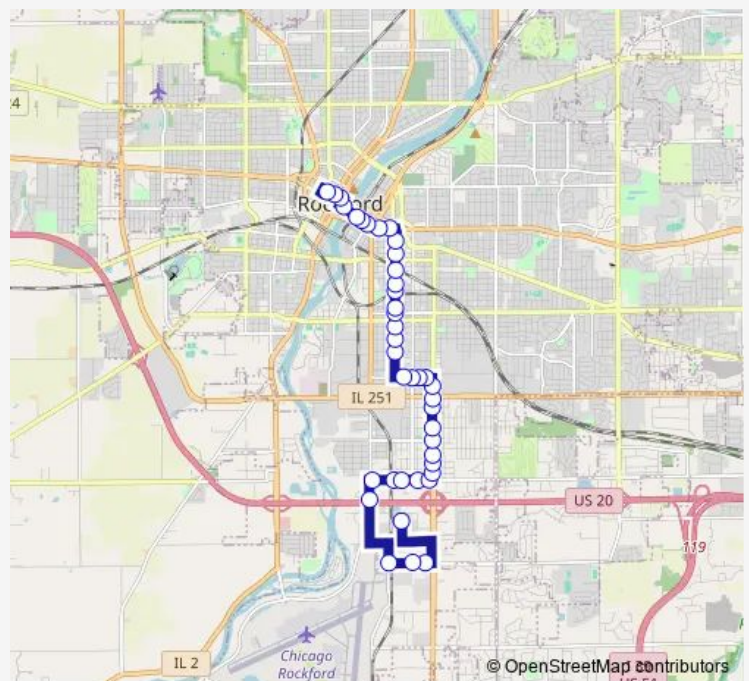

11th St Burger King-E-Inbound

23rd Ave Parmele-NEC-Inbound

23rd Ave 10th St-NEC-Inbound

23rd Ave 9th St-NEC-Inbound

Route schedule

Assembly PCI-W-Outbound — Downtown Transfer Center Berth N

Monday —

Tuesday —

Wednesday —

Thursday —

Friday —

Saturday —

Sunday

18:35-23:35

Route info

Direction: Assembly PCI-W-Outbound

Stops: 41

Trip Duration: 0 hour 35 min

35 — Kishwaukee & Seventh Night

23rd Ave 8th St-NEC-Inbound

7th St 20th Ave-SEC-Inbound

7th St 18th Ave-SEC-Inbound

7th St 16th Ave-SEC-Inbound

7th St Broadway-SEC-Inbound

Friday

—

Saturday

—

Sunday

18:15-23:15

Route info

Direction: Downtown Transfer Center Berth N