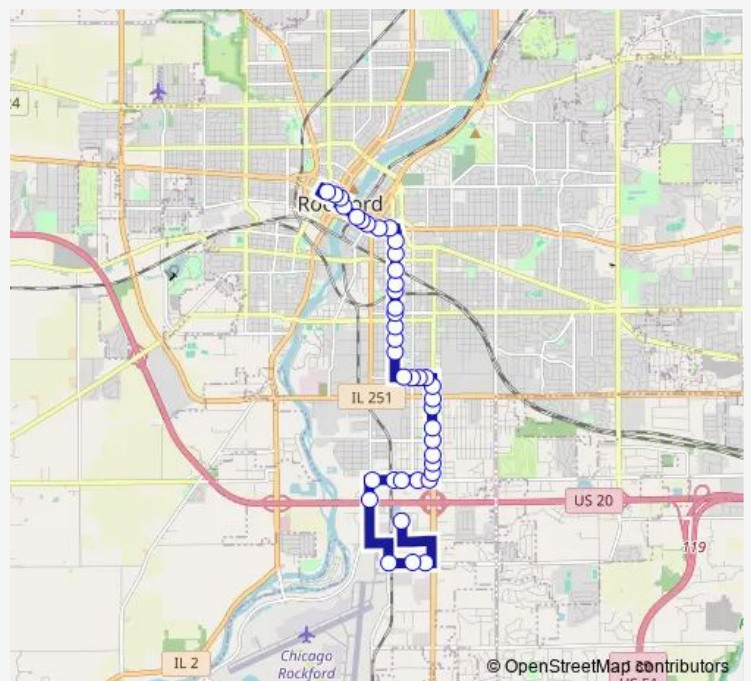

11th St Burger King-E-Inbound

23rd Ave Parmele-NEC-Inbound

23rd Ave 10th St-NEC-Inbound

23rd Ave 9th St-NEC-Inbound

**Route schedule**

Assembly PCI-W-Outbound — Downtown Transfer Center Berth N

Monday —

Tuesday —

Wednesday —

Thursday —

Friday —

Saturday —

Sunday 18:35-23:35

**Route info**

Direction: Assembly PCI-W-Outbound

Stops: 41

Trip Duration: 0 hour 35 min

35 — Kishwaukee & Seventh Night

23rd Ave 8th St-NEC-Inbound

7th St 20th Ave-SEC-Inbound

7th St 18th Ave-SEC-Inbound

7th St 16th Ave-SEC-Inbound

7th St Broadway-SEC-Inbound

7th St Crusader Community Health-SEC-Inbound

0 stops

[Open route schedule](#)

Route schedule

undefined — undefined

Monday	—
Tuesday	—
Wednesday	—
Thursday	—
Friday	—
Saturday	—
Sunday	18:15-23:15

Route info

Direction:

Stops: 0