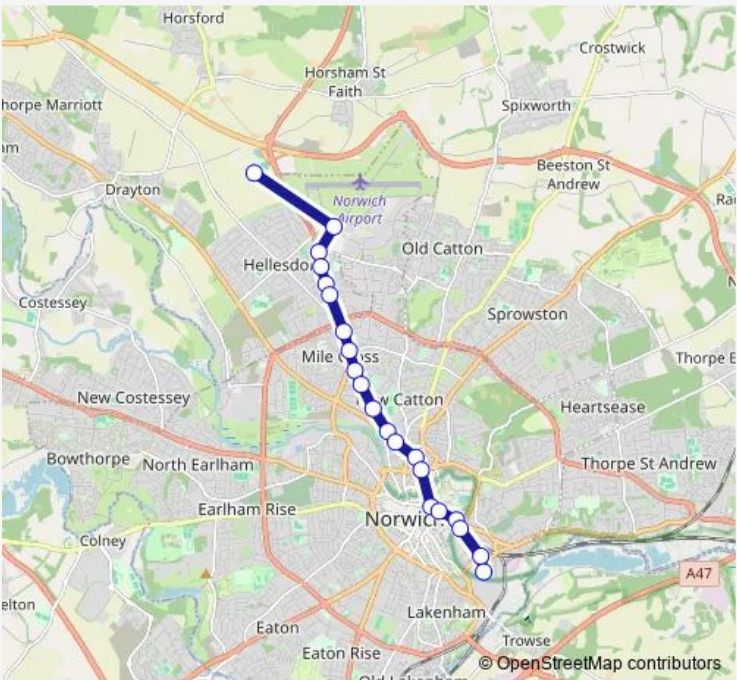

Bus 35 Helledon - Norwich Airport - Norwich

[Go to website](#)

Direction
 The Nest — Carrow Park
 21 stops
[Open route schedule](#)

- The Nest
- Passenger Terminal
- Tesco Express
- Heath Crescent
- Brabazon Road
- Waldemar Avenue
- The Boundary
- Mile Cross Road
- Mecca Bingo
- Half Mile Road
- Penn Grove
- Drayton Road
- Wingfield Road
- Edward Street
- Anglia Square
- Upper King Street
- Prince of Wales Road
- Prince of Wales Road
- Riverside Road
- Big Yellow Storage
- Carrow Park

Route schedule
 The Nest — Carrow Park

Monday	07:08-17:33
Tuesday	07:08-17:33
Wednesday	07:08-17:33
Thursday	07:08-17:33
Friday	07:08-17:33
Saturday	07:08-17:53
Sunday	07:08-17:53

Route info
 Direction: The Nest
 Stops: 21
 Trip Duration: 0 hour 28 min

Half Mile Road

Mecca Bingo

Mile Cross Road

The Boundary

Mann Egerton

Waldemar Avenue

Brabazon Road

Heath Crescent

Thursday 07:37-18:05

Friday 07:37-18:05

Saturday 07:37-18:25

Sunday 07:37-18:25

Route info

Direction: Carrow Park

Stops: 22

Trip Duration: 0 hour 30 min